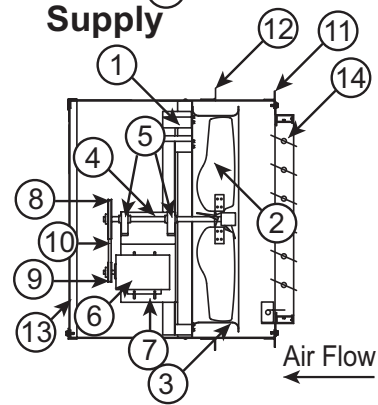

**XLW / XMW**

**Exhaust**

**Supply**

**XLP / XLPH / XMP / XMPH**

**Exhaust**

**Supply**

**XLWH / XMWH**

**Exhaust**

**Supply**

Part	Description
1	Base
2	Prop
3	Venturi
4	Shaft
5	Bearings (2)
6	Motor
7	Motor Plate
8	Driven Sheave
9	Drive Sheave
10	Belt
11	Mounting Collar Angles (4)
12	Anchor Angles (2)
13	End Wire Guard
14	Shutters

Note: Since 2012, the venturi and base are one piece.

Part	Description	Part	Description
1	Power Assembly Rail	8	Motor
2	Base	9	Motor Plate
3	Prop	10	Drive Sheave
4	Power Assembly Feet (3)	11	Driven Sheave
5	Shaft	12	Belt
6	Bearings (2)	13	End Wire Guard
7	Venturi		

Note: Since 2012, the venturi and base are one piece.