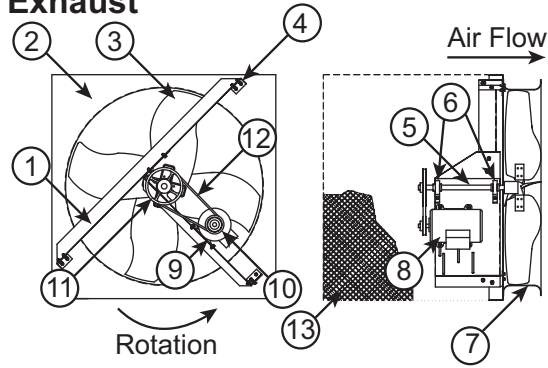

**XLW / XMW**

**Exhaust**

**Supply**

**XLP / XLPH / XMP / XMPH**

**Exhaust**

**Supply**

**XLWH / XMWH**

**Exhaust**

**Supply**

Part	Description
1	Base
2	Prop
3	Venturi
4	Shaft
5	Bearings (2)
6	Motor
7	Motor Plate
8	Driven Sheave
9	Drive Sheave
10	Belt
11	Mounting Collar Angles (4)
12	Anchor Angles (2)
13	End Wire Guard
14	Shutters

Note: Since 2012, the venturi and base are one piece.

Part	Description	Part	Description
1	Power Assembly Rail	8	Motor
2	Base	9	Motor Plate
3	Prop	10	Drive Sheave
4	Power Assembly Feet (3)	11	Driven Sheave
5	Shaft	12	Belt
6	Bearings (2)	13	End Wire Guard
7	Venturi		

Note: Since 2012, the venturi and base are one piece.