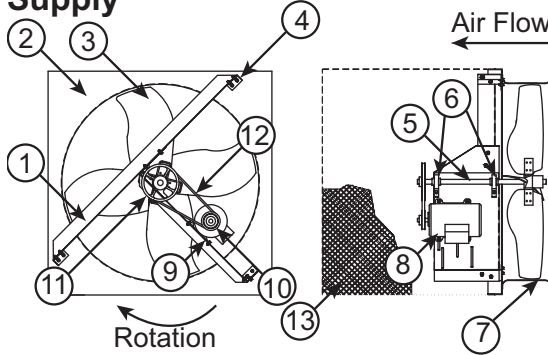

**XLW / XMW**

**Exhaust**

**Supply**

**XLP / XLPH / XMP / XMPH**

**Exhaust**

**Supply**

**XLWH / XMWH**

**Exhaust**

**Supply**

Part	Description
1	Base
2	Prop
3	Venturi
4	Shaft
5	Bearings (2)
6	Motor
7	Motor Plate
8	Driven Sheave
9	Drive Sheave
10	Belt
11	Mounting Collar Angles (4)
12	Anchor Angles (2)
13	End Wire Guard
14	Shutters

Note: Since 2012, the venturi and base are one piece.

Part	Description	Part	Description
1	Power Assembly Rail	8	Motor
2	Base	9	Motor Plate
3	Prop	10	Drive Sheave
4	Power Assembly Feet (3)	11	Driven Sheave
5	Shaft	12	Belt
6	Bearings (2)	13	End Wire Guard
7	Venturi		

Note: Since 2012, the venturi and base are one piece.