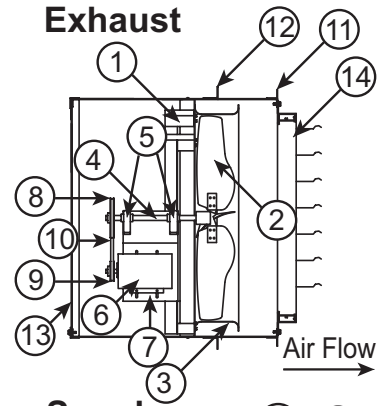

**XLW / XMW**

**Exhaust**

**Supply**

**XLP / XLPH / XMP / XMPH**

**Exhaust**

**Supply**

**XLWH / XMWH**

**Exhaust**

**Supply**

Part	Description
1	Base
2	Prop
3	Venturi
4	Shaft
5	Bearings (2)
6	Motor
7	Motor Plate
8	Driven Sheave
9	Drive Sheave
10	Belt
11	Mounting Collar Angles (4)
12	Anchor Angles (2)
13	End Wire Guard
14	Shutters

Note: Since 2012, the venturi and base are one piece.

Part	Description	Part	Description
1	Power Assembly Rail	8	Motor
2	Base	9	Motor Plate
3	Prop	10	Drive Sheave
4	Power Assembly Feet (3)	11	Driven Sheave
5	Shaft	12	Belt
6	Bearings (2)	13	End Wire Guard
7	Venturi		

Note: Since 2012, the venturi and base are one piece.