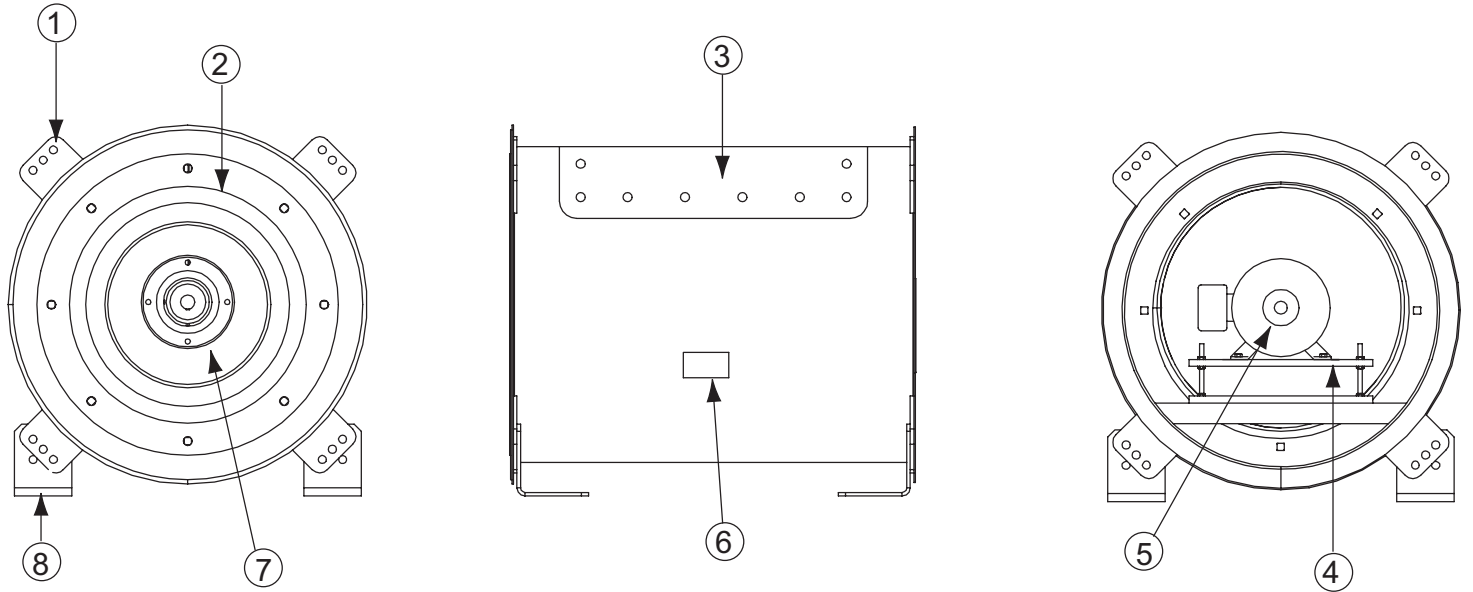

Parts List

TCN-B/TCNH-B

Part No.	Description	Part No.	Description
1	Foot	7	Outer Housing
2	Wheel	8	Motor Plate
3	Foot Bracket	9	Belt Tunnel
4	Motor	10	Bearing Plate
5	Inlet Cone	11	Bearing Cover
6	Inspection Door	Not Shown	Rub Ring

TCN-D/TCNH-D

Part No.	Description	Part No.	Description
1	Foot Bracket	5	TEFC Motor
2	Inlet Cone	6	Field Wiring Compelt
3	Access Door	7	Wheel
4	Motor Plate	8	Foot