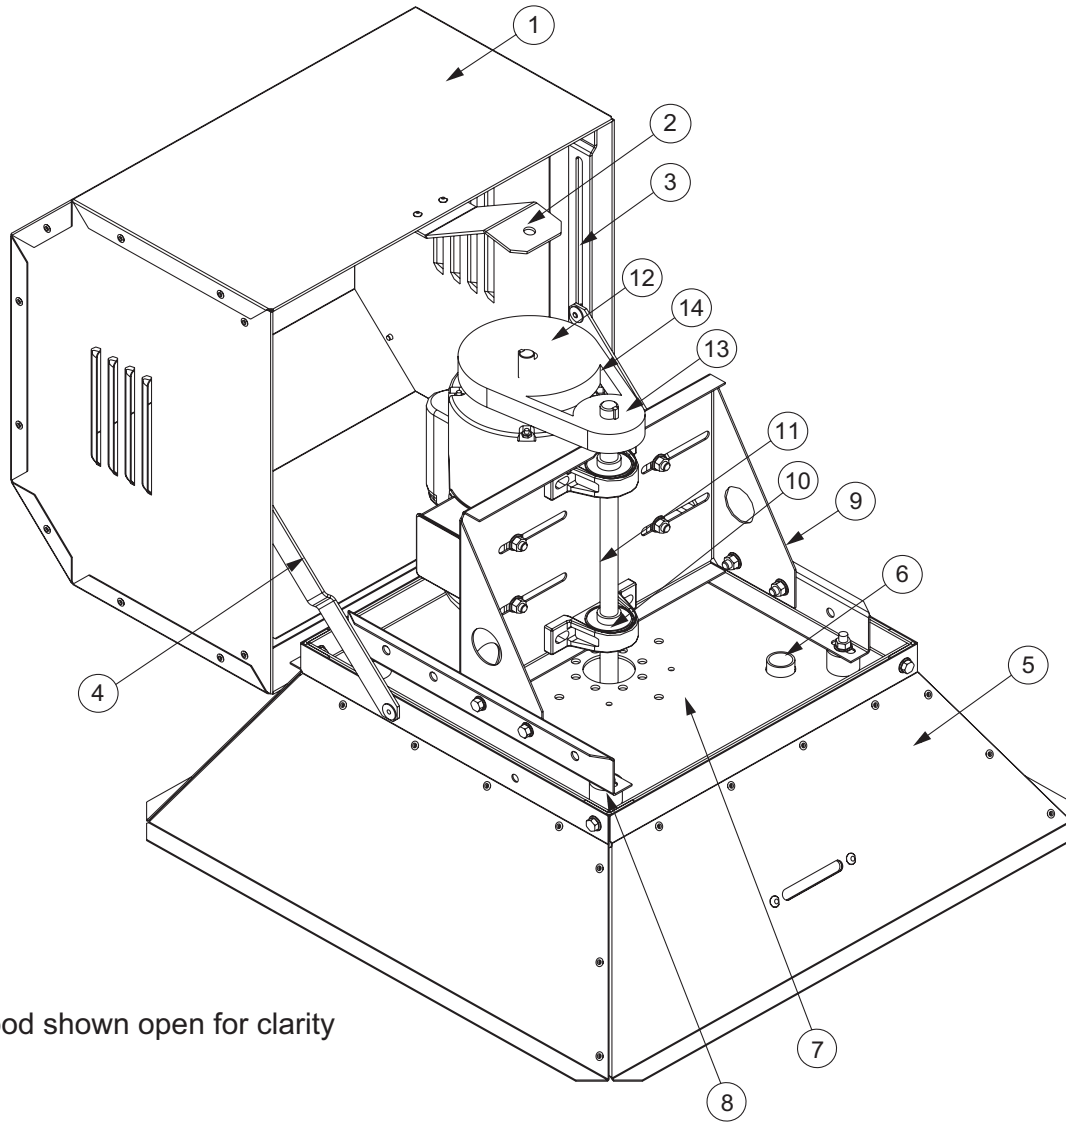

# SRSH-B Parts List

Hood shown open for clarity

Part No.	SRSH-B Parts Description	Part No.	SRSH-B Parts Description
1	Hood Assembly	9	Power Assembly
2	Locking Hasp	10	Bearings (2)
3	Door Stay Rail (2)	11	Shaft
4	Door Stay Strut (2)	12	Driven Sheave
5	Base Assembly with Skirt	13	Drive Sheave
6	Down Conduit	14	Belt
7	Motor Tray	15	Wheel (not shown)
8	Isolator (4)		