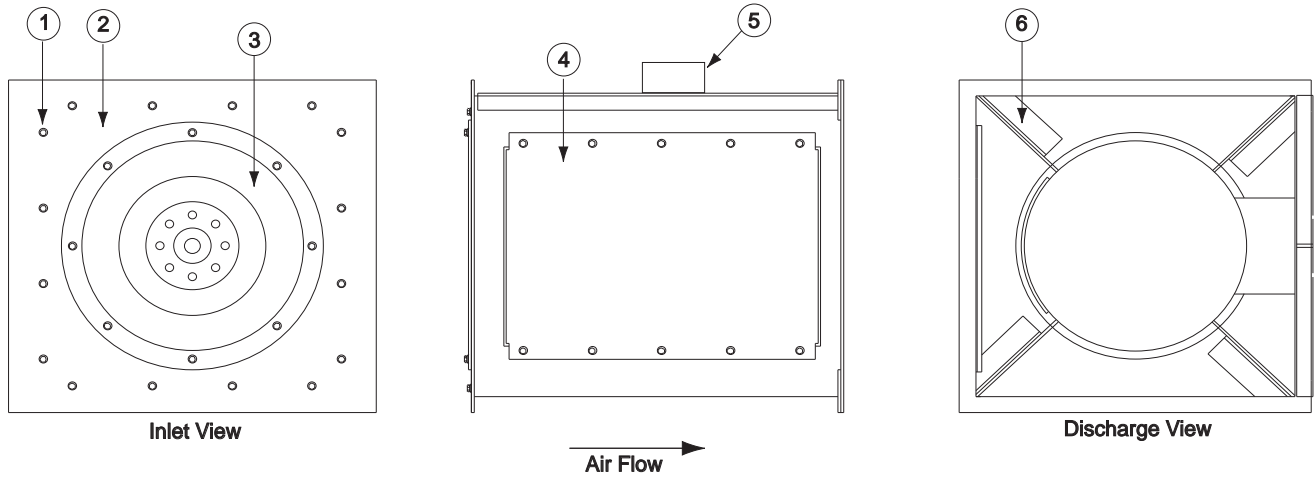

SQI-D Parts List

Part No.	Description			
	Sizes 70-90	Size 120	Size 135	Sizes 150-165
1	Hex Bolts)	Hex Bolt	Hex Bolt	Hex Bolt
2	Inlet Panel	Inlet Panel	Inlet Panel	Inlet Panel
3	Inlet	Inlet	Inlet	Inlet
4	Access Door	Access Door	Access Door	Access Door
5	Electric Box	Electric Box	Electric Box	Electric Box
6	Straightening Vanes	Straightening Vanes	Straightening Vanes	Straightening Vanes
Not Shown:				
7	Wheel Assembly	Wheel Assembly	Wheel Assembly	Wheel Assembly
8	—	—	—	Slot Cover
9	Motor	Motor	Motor	Motor