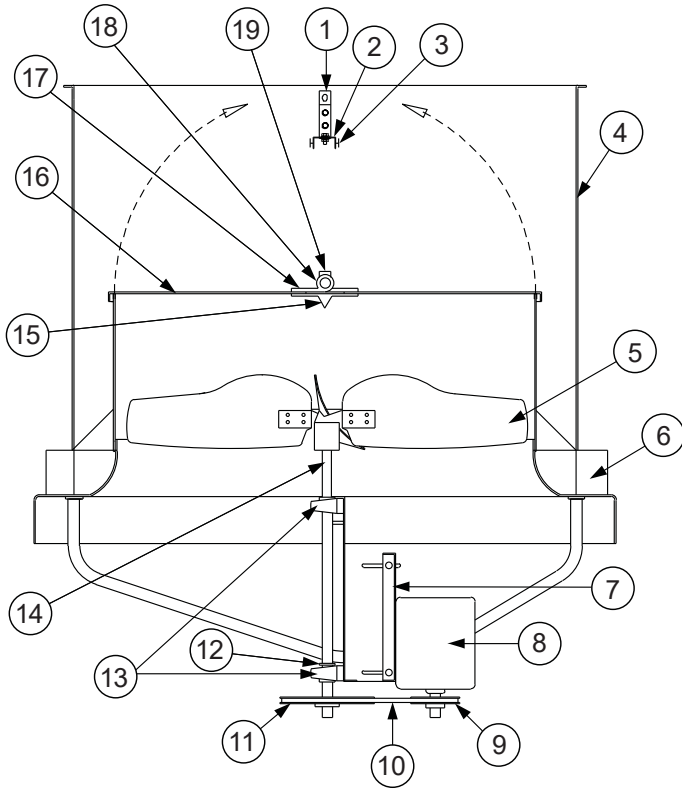

# LXUL/LXUM

Part No.	LXUL/LXUM Description			
	Size 20-24	Size 30-36	Size 42-54	Size 60
1	Damper Stop Bracket (2)	Damper Stop Bracket (2)	Damper Stop Bracket (2)	Damper Stop Bracket (2)
2	Damper Stop Channel	Damper Stop Channel	Damper Stop Channel	Damper Stop Channel
3	Damper Bumper (2)	Damper Bumper (2)	Damper Bumper (2)	Damper Bumper (2)
4	Windband	Windband	Windband	Windband
5	X.STREAM Propeller	X.STREAM Propeller	X.STREAM Propeller	X.STREAM Propeller
6	Base Weldment	Base Weldment	Base Weldment	Base Weldment
7	Motor Plate	Motor Plate	Motor Plate	Motor Plate
8	Motor	Motor	Motor	Motor
9	Drive Sheave	Drive Sheave	Drive Sheave	Drive Sheave
10	Belt	Belt	Belt	Belt
11	Driven Sheave	Driven Sheave	Driven Sheave	Driven Sheave
12	-	-	Locking Collar	Locking Collar
13	3/4" Bore Bearing (2)	1" Bore Bearing (2)	1-3/16" Bore Bearing (2)	1-7/16" Bore Bearing (2)
14	Shaft	Shaft	Shaft	Shaft
15	Rain Gutter	Rain Gutter	Rain Gutter	Rain Gutter
16	Damper Door (2)	Damper Door (2)	Damper Door (2)	Damper Door (2)
17	Damper Hinge (4)	Damper Hinge (4)	Damper Hinge (8)	Damper Hinge (8)
18	Damper Pivot Rod	Damper Pivot Rod	Damper Pivot Rod	Damper Pivot Rod
19	Damper Pivot Bracket	Damper Pivot Bracket	Damper Pivot Bracket	Damper Pivot Bracket