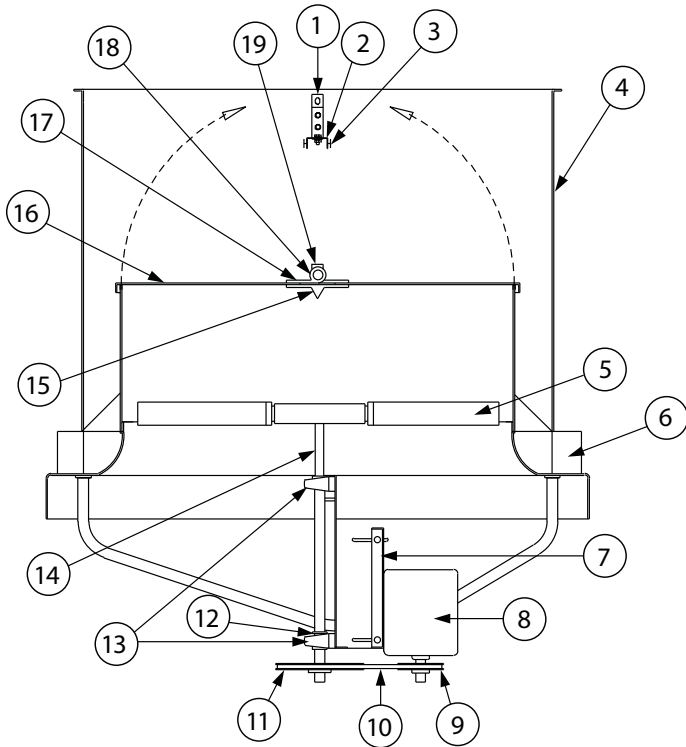

LEU

Part No.	LEU Description		
	Size 20-36	Size 42-54	Size 60
1	Damper Stop Bracket (2)	Damper Stop Bracket (2)	Damper Stop Bracket (2)
2	Damper Stop Channel	Damper Stop Channel	Damper Stop Channel
3	Damper Bumper (2)	Damper Bumper (2)	Damper Bumper (2)
4	Windband	Windband	Windband
5	Extruded Propeller	Extruded Propeller	Extruded Propeller
6	Base Weldment	Base Weldment	Base Weldment
7	Motor Plate	Motor Plate	Motor Plate
8	Motor	Motor	Motor
9	Drive Sheave	Drive Sheave	Drive Sheave
10	Belt	Belt	Belt
11	Driven Sheave	Driven Sheave	Driven Sheave
12	-	Locking Collar	Locking Collar
13	1" Bore Bearing (2)	1-3/16" Bore Bearing (2)	1-7/16" Bore Bearing (2)
14	Shaft	Shaft	Shaft
15	Rain Gutter	Rain Gutter	Rain Gutter
16	Damper Door (2)	Damper Door (2)	Damper Door (2)
17	Damper Hinge (4)	Damper Hinge (8)	Damper Hinge (8)
18	Damper Pivot Rod	Damper Pivot Rod	Damper Pivot Rod
19	Damper Pivot Brackets (2)	Damper Pivot Brackets (2)	Damper Pivot Brackets (2)