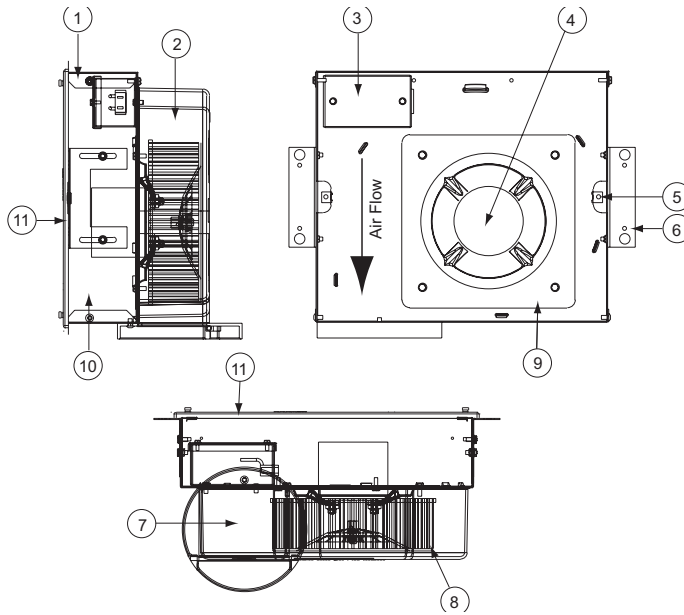

Gemini 100 Parts List

Part No.	Part Description
1	Inlet Box End Plate (Ceiling only)
2	Housing/Scroll
3	Field Wiring Compartment
4	Motor
5	Tinnerman Clip (Grill) X2
6	Mounting Bracket
7	Backdraft Damper
8	Wheel
9	Motor Mount/Inlet
10	Inlet Box
11	Grille

Gemini 200–900 Parts List

Part No.	Size 200–700	Size 800–900
1	Backdraft Damper	Backdraft Dampers (2)
2	Damper Frame	Damper Frame (2)
3	Mounting Bracket (2)	Mounting Bracket (2)
4	Wheel	Wheel (2)
5	Grille (Ceiling and Wall)	Grille (Ceiling and Wall)
6	Blower Housing	Blower Housing (2)
7	Motor	Motor
8	Insulation	Insulation
9	Cabinet housing	Cabinet housing
10	Housing Side Cover	Housing Side Cover