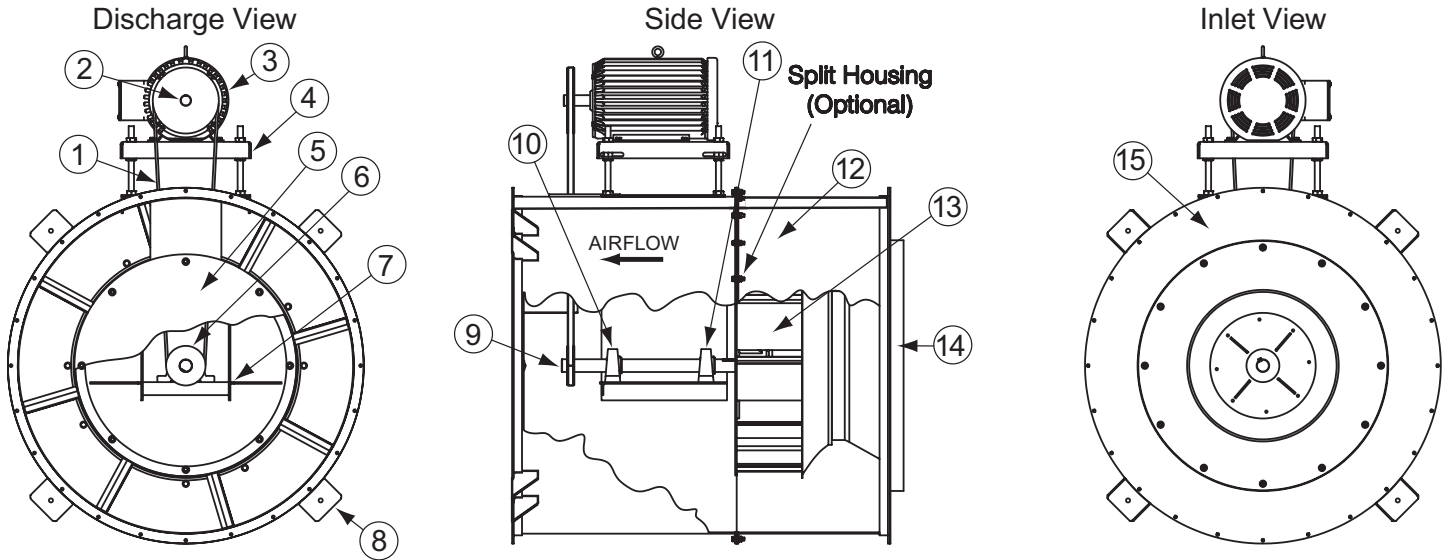

CIC Arrangement 9 Vertical Floor/Ceiling Mount

Part No.	Description	Part No.	Description
1	Belt Set	9	Shaft
2	Motor Sheave	10	Outboard Bearing
3	Motor	11	Inboard Bearing
4	Motor Plate	12	Housing
5	Discharge Cover Plate	13	Wheel
6	Fan Sheave	14	Inlet Cone
7	Bearing Support	15	Inlet Plate
8	Floor Mount Legs/Hanging Brackets (4)		

UCIC

Part No.	Description	Part No.	Description
1	Damper Stop	10	Butterfly Damper Assembly
2	Housing	11	Outboard Bearing
3	Motor Plate	12	Bearing Support
4	Weather Cover (standard)	13	Inboard Bearing
5	Motor	14	Shaft
6	Motor Sheave	15	Wheel
7	Belt Set	16	Inlet Cone
8	Windband	17	Curb Cap
9	Fan Sheave		