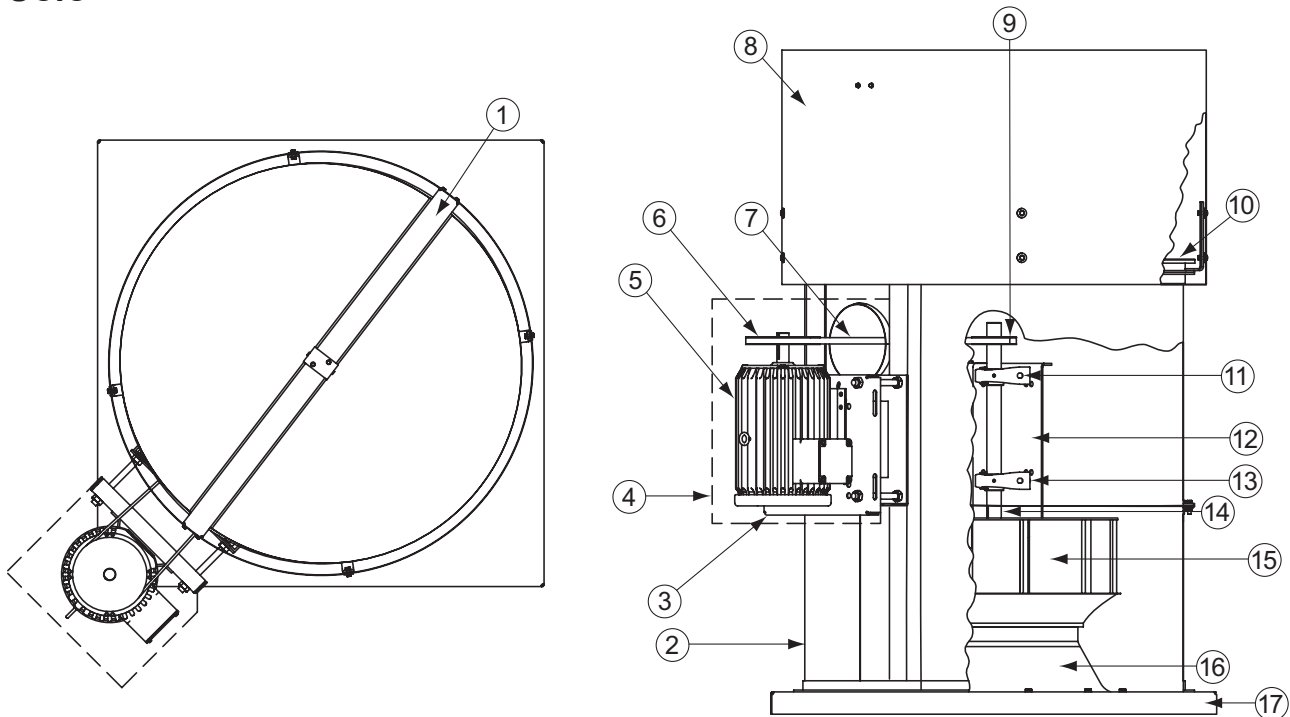

CIC Arrangement 9 Vertical Floor/Ceiling Mount

Part No.	Description	Part No.	Description
1	Belt Set	9	Shaft
2	Motor Sheave	10	Outboard Bearing
3	Motor	11	Inboard Bearing
4	Motor Plate	12	Housing
5	Discharge Cover Plate	13	Wheel
6	Fan Sheave	14	Inlet Cone
7	Bearing Support	15	Inlet Plate
8	Floor Mount Legs/Hanging Brackets (4)		

UCIC

Part No.	Description	Part No.	Description
1	Damper Stop	10	Butterfly Damper Assembly
2	Housing	11	Outboard Bearing
3	Motor Plate	12	Bearing Support
4	Weather Cover (standard)	13	Inboard Bearing
5	Motor	14	Shaft
6	Motor Sheave	15	Wheel
7	Belt Set	16	Inlet Cone
8	Windband	17	Curb Cap
9	Fan Sheave		