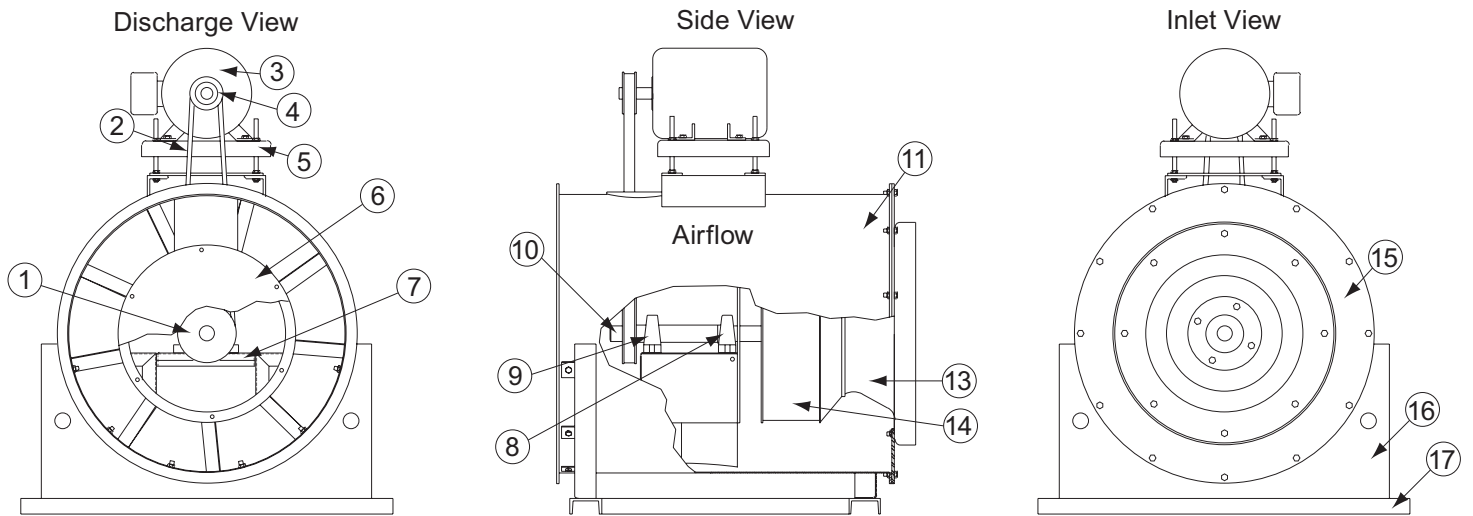

# CIC Arrangement 9 Ceiling Mount

## Sizes 120-490

## Sizes 540-730

Part No.	Description	
	Sizes 120-49	Sizes 540-730
1	Fan Sheave	Fan Sheave
2	Belt Set	Belt Set
3	Motor	Motor
4	Motor Sheave	Motor Sheave
5	Motor Plate	Motor Plate
6	Discharge Cover Plate	Discharge Cover Plate
7	Bearing Support	Bearing Support
8	Inboard Bearing	Inboard Bearing
9	Outboard Bearing	Outboard Bearing
10	Shaft	Shaft
11	Housing	Housing
12	Housing Brackets (4)	-
13	Inlet Cone	Inlet Cone
14	Wheel	Wheel
15	Inlet Plate	Inlet Plate
16	-	Mounting Bracket
17	-	Mounting Rail Angle