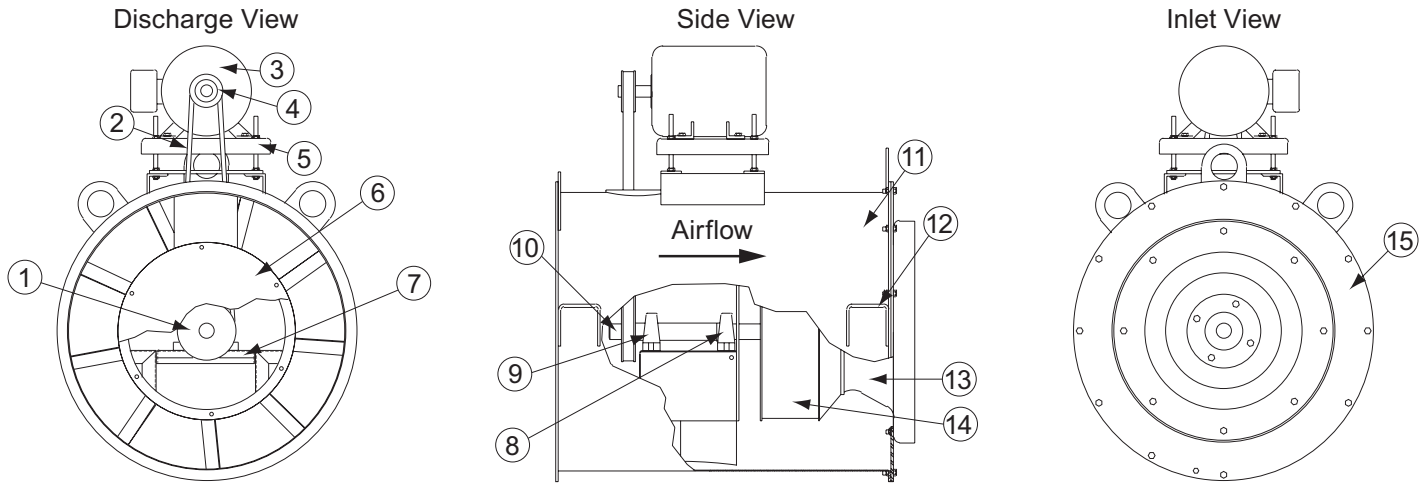

# CIC Arrangement 9 Ceiling Mount

## Sizes 120-490

## Sizes 540-730

Part No.	Description	
	Sizes 120-49	Sizes 540-730
1	Fan Sheave	Fan Sheave
2	Belt Set	Belt Set
3	Motor	Motor
4	Motor Sheave	Motor Sheave
5	Motor Plate	Motor Plate
6	Discharge Cover Plate	Discharge Cover Plate
7	Bearing Support	Bearing Support
8	Inboard Bearing	Inboard Bearing
9	Outboard Bearing	Outboard Bearing
10	Shaft	Shaft
11	Housing	Housing
12	Housing Brackets (4)	-
13	Inlet Cone	Inlet Cone
14	Wheel	Wheel
15	Inlet Plate	Inlet Plate
16	-	Mounting Bracket
17	-	Mounting Rail Angle