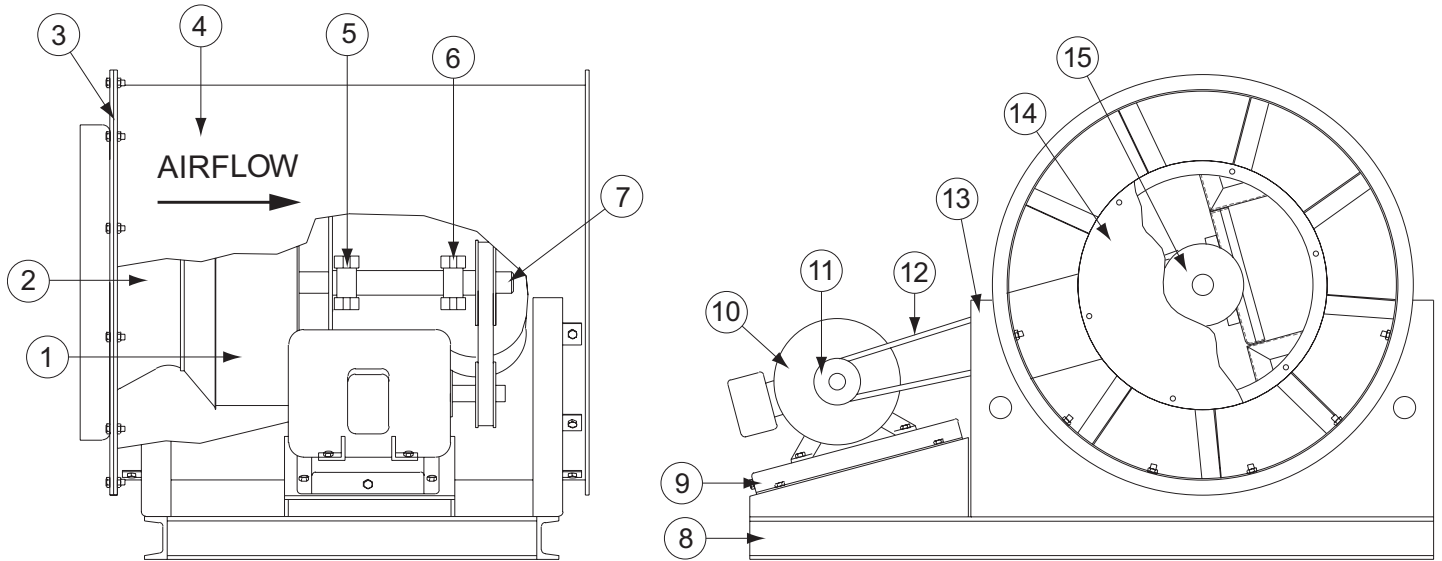

# Parts List

## CIC Arrangement 1 (Sizes 120–730)

Part No.	Description	Part No.	Description
1	Wheel	9	Motor Slide Base
2	Inlet Cone	10	Motor
3	Inlet Plate	11	Motor Sheave
4	Housing	12	Belt Set
5	Inboard Bearing	13	Floor Mount Legs (2)
6	Outboard Bearing	14	Discharge Cover Plate
7	Shaft	15	Fan Sheave
8	Channel Base		

## CIC Arrangement 9 Floor Mount (Sizes 120–730)

Part No.	Description	Part No.	Description
1	Belt Set	8	Outboard Bearing
2	Motor Sheave	9	Inboard Bearing
3	Motor	10	Housing
4	Motor Plate	11	Wheel
5	Discharge Cover Plate	12	Inlet Cone
6	Fan Sheave	13	Inlet Plate
7	Shaft	14	Floor Mount Legs