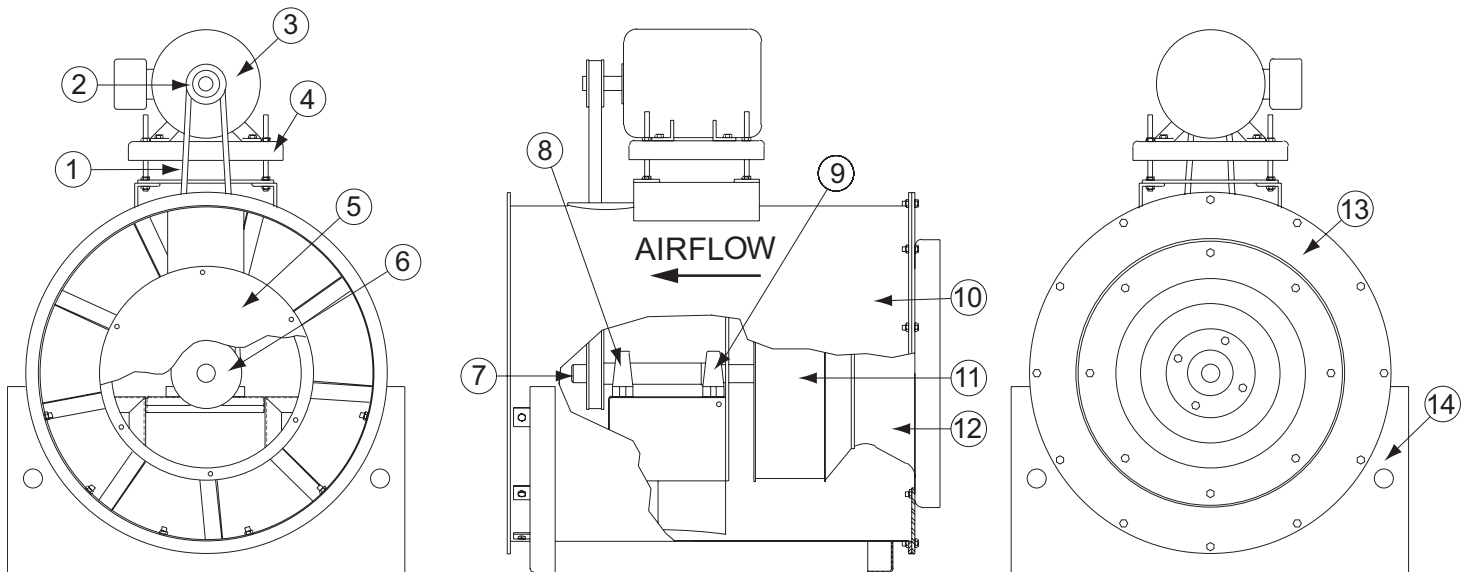

# Parts List

## CIC Arrangement 1 (Sizes 120–730)

Part No.	Description	Part No.	Description
1	Wheel	9	Motor Slide Base
2	Inlet Cone	10	Motor
3	Inlet Plate	11	Motor Sheave
4	Housing	12	Belt Set
5	Inboard Bearing	13	Floor Mount Legs (2)
6	Outboard Bearing	14	Discharge Cover Plate
7	Shaft	15	Fan Sheave
8	Channel Base		

## CIC Arrangement 9 Floor Mount (Sizes 120–730)

Part No.	Description	Part No.	Description
1	Belt Set	8	Outboard Bearing
2	Motor Sheave	9	Inboard Bearing
3	Motor	10	Housing
4	Motor Plate	11	Wheel
5	Discharge Cover Plate	12	Inlet Cone
6	Fan Sheave	13	Inlet Plate
7	Shaft	14	Floor Mount Legs