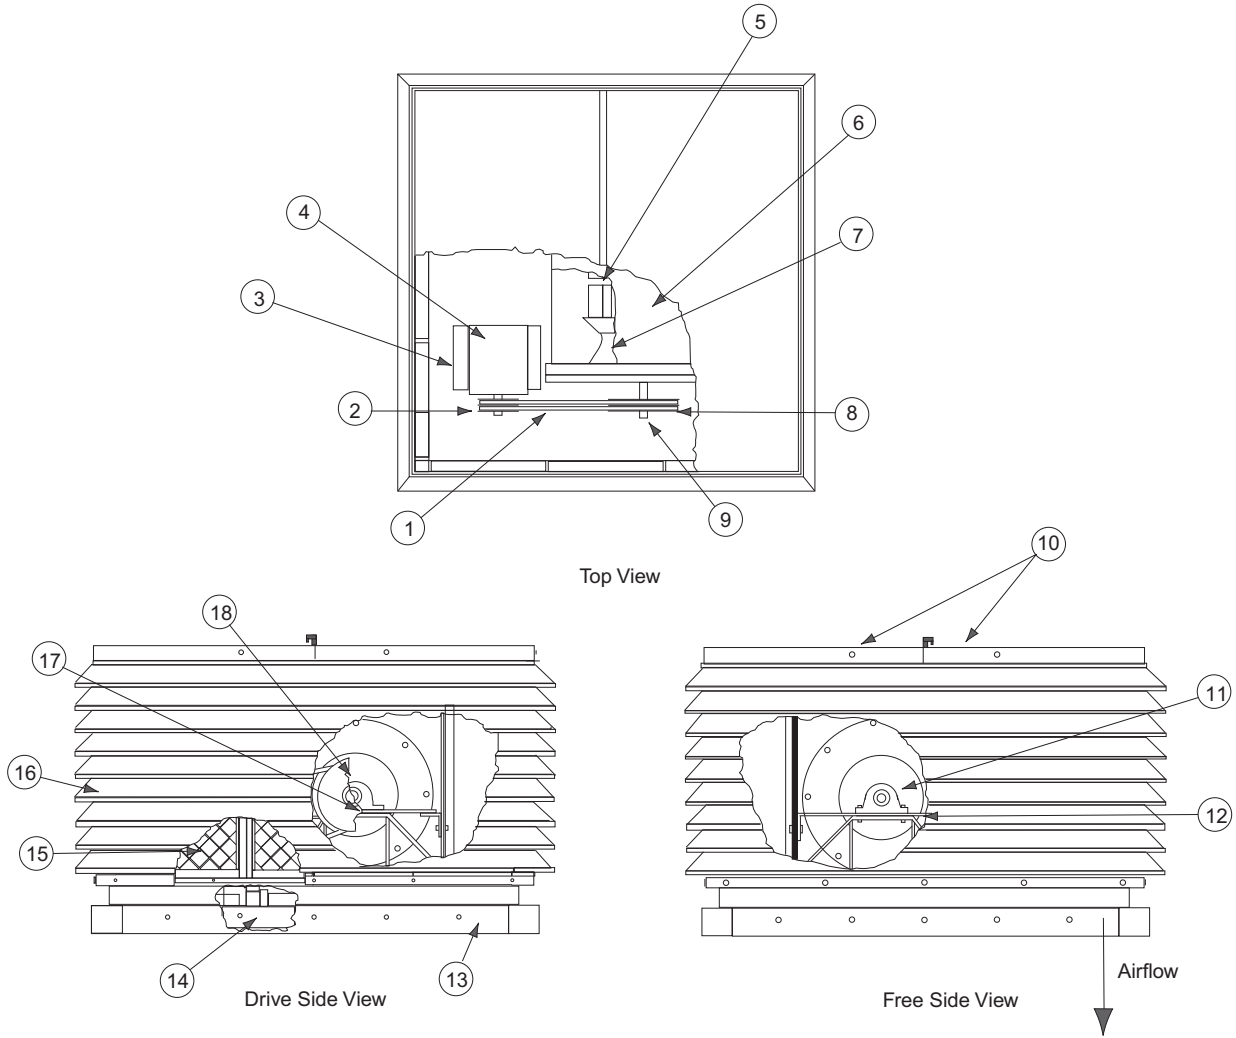

# CFS Parts List

Part No.	Description
<b>Sizes 120 - 365</b>	
1	Belt Set
2	Motor Sheave
3	Motor Slide Base
4	Motor
5	Wheel Assembly
6	Blower Housing
7	Inlet Cone (2)
8	Fan Sheave
9	Fan Shaft
10	Top Cap
11	Free Side Bearing
12	Free Side Bearing Support
13	Curb Cap
14	Base
15	Filter Set
16	Tier Assembly
17	Drive Side Bearing Support
18	Drive Side Bearing

## Filter Information

Size	Total Number of Filters	Long Side		Short Side	
		Number of Filters	Filter Size	Number of Filters	Filter Size
120	8	4	20-5/8 x 16-1/8	4	20-5/8 x 16-1/8
135	8	4	23-1/4 x 19-5/8	4	23-1/4 x 19-5/8
150	8	4	24-5/8 x 23-1/8	4	24-5/8 x 23-1/8
165	8	4	26-5/8 x 26-1/8	4	26-5/8 x 26-1/8
180	12	6	30-1/8 x 19	6	30-1/8 x 19
195	12	6	33-5/8 x 20	6	33-5/8 x 20
210	12	6	37-1/8 x 21	6	37-1/8 x 21
225	12	6	40-5/8 x 21-7/8	6	40-5/8 x 21-7/8
245	12	6	40-5/8 x 23-3/4	6	40-5/8 x 23-3/4
270	12	6	51-1/8 x 25-1/2	6	51-1/8 x 25-1/2
300	12	6	54-5/8 x 27-1/4	6	54-5/8 x 27-1/4
330	20	12	33-3/8 x 30-7/8	8	40-5/8 x 30-7/8
365	20	12	36-1/4 x 32-5/8	8	40-5/8 x 32-5/8