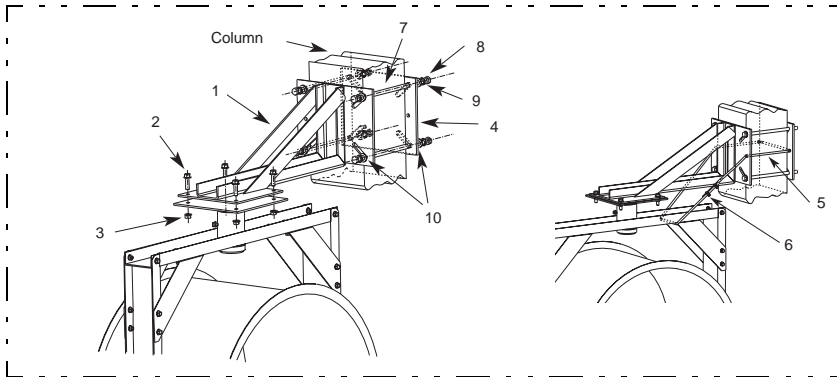

CAC-WW / CAC-WX Parts List

Part No.	Description
1	Motor*
2	Propeller
3	Guard Set: Front Guard & Rear Guard
4	Mounting Hardware Package
5	1/4"-20 x 1" HHC Screw
6A	Wall Bracket
6B	Wall/Ceiling Bracket (Includes support cable)
7	5/16" x .688" x .065" Flat Washer

*Does not include cord and switch.

CAC-CH Parts List

Part No.	Description
1	Propeller
2	Guard
3	1/2"-13 x 1.5" Hex Bolt
4	3/8"-24 Nut
5	3/8"-24 x 1" Bolt
6	3/8" x 13/16" Washer
7	5/16"-24 x .75" HHC Bolt
8	5/16"-24 Nut
9	5/16" x .688" Washer
10	.88" Conduit Bushing
11	Motor*
12	Housing Assembly
13	Split Taper Bushing
14	Bracket Assembly

*Replacement motor does not include cord.

CAC-WH Parts List

(CAC-CH with wall mount assembly)

Part No.	Description
1	Column Mounting Bracket
2	1/2" x 1.75" Flanged Bolt
3	1/2" Nut
4	Back Plate
5	Safety Cable
6	Cable Clamp with Nuts
7	5/8" Bolt (Grade 5 min.)
8	5/8" Nut
9	5/8" Washer (1.25" OD min. x 0.12" thickness min.)
10	5/8" Split Lock Washer