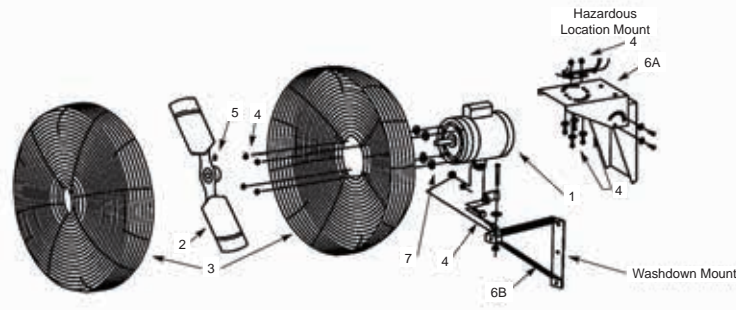

CAC-WW / CAC-WX Parts List

Part No.	Description
1	Motor*
2	Propeller
3	Guard Set: Front Guard & Rear Guard
4	Mounting Hardware Package
5	1/4"-20 x 1" HHC Screw
6A	Wall Bracket
6B	Wall/Ceiling Bracket (Includes support cable)
7	5/16" x .688" x .065" Flat Washer

*Does not include cord and switch.

CAC-CH Parts List

Part No.	Description
1	Propeller
2	Guard
3	1/2"-13 x 1.5" Hex Bolt
4	3/8"-24 Nut
5	3/8"-24 x 1" Bolt
6	3/8" x 13/16" Washer
7	5/16"-24 x .75" HHC Bolt
8	5/16"-24 Nut
9	5/16" x .688" Washer
10	.88" Conduit Bushing
11	Motor*
12	Housing Assembly
13	Split Taper Bushing
14	Bracket Assembly

*Replacement motor does not include cord.

CAC-WH Parts List

(CAC-CH with wall mount assembly)

Part No.	Description
1	Column Mounting Bracket
2	1/2" x 1.75" Flanged Bolt
3	1/2" Nut
4	Back Plate
5	Safety Cable
6	Cable Clamp with Nuts
7	5/8" Bolt (Grade 5 min.)
8	5/8" Nut
9	5/8" Washer (1.25" OD min. x 0.12" thickness min.)
10	5/8" Split Lock Washer