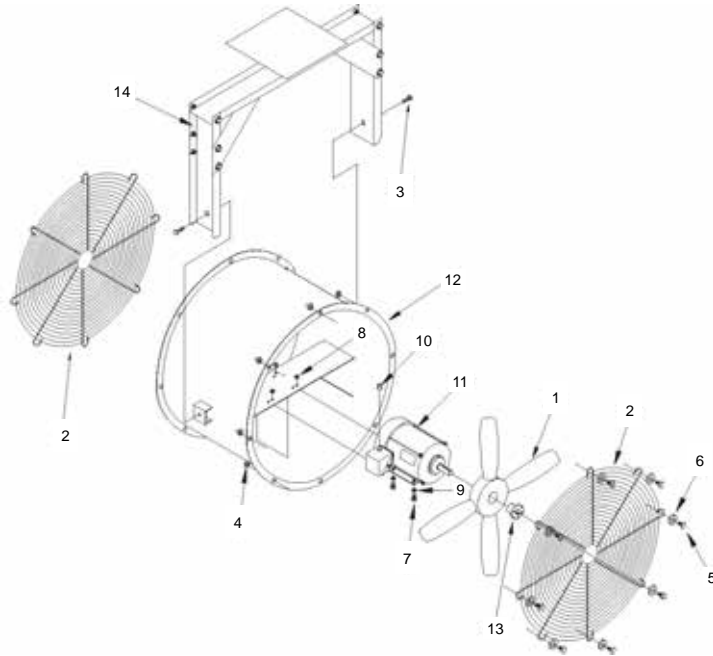

CAC-WW / CAC-WX Parts List

Part No.	Description
1	Motor*
2	Propeller
3	Guard Set: Front Guard & Rear Guard
4	Mounting Hardware Package
5	1/4"-20 x 1" HHC Screw
6A	Wall Bracket
6B	Wall/Ceiling Bracket (Includes support cable)
7	5/16" x .688" x .065" Flat Washer

*Does not include cord and switch.

CAC-CH Parts List

Part No.	Description
1	Propeller
2	Guard
3	1/2"-13 x 1.5" Hex Bolt
4	3/8"-24 Nut
5	3/8"-24 x 1" Bolt
6	3/8" x 13/16" Washer
7	5/16"-24 x .75" HHC Bolt
8	5/16"-24 Nut
9	5/16" x .688" Washer
10	.88" Conduit Bushing
11	Motor*
12	Housing Assembly
13	Split Taper Bushing
14	Bracket Assembly

*Replacement motor does not include cord.

CAC-WH Parts List

(CAC-CH with wall mount assembly)

Part No.	Description
1	Column Mounting Bracket
2	1/2" x 1.75" Flanged Bolt
3	1/2" Nut
4	Back Plate
5	Safety Cable
6	Cable Clamp with Nuts
7	5/8" Bolt (Grade 5 min.)
8	5/8" Nut
9	5/8" Washer (1.25" OD min. x 0.12" thickness min.)
10	5/8" Split Lock Washer