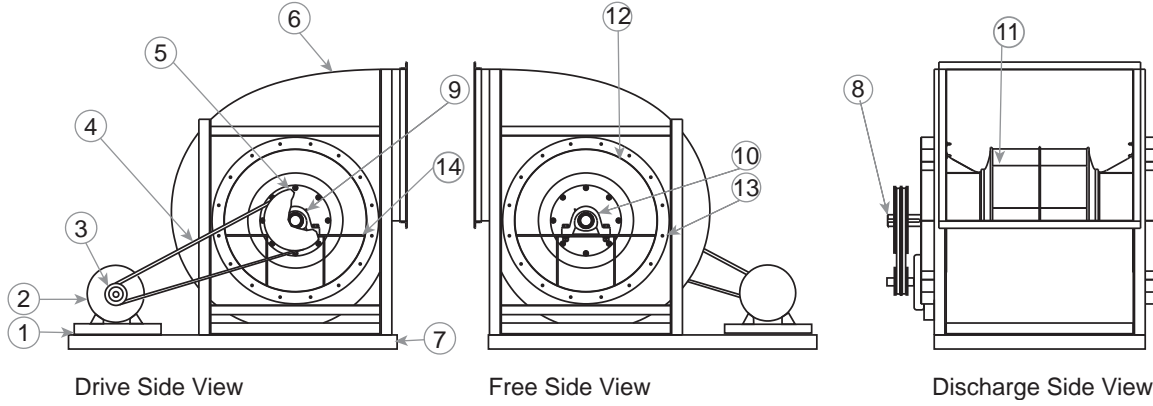

CA DWDI

CAF-DW

CA-4 DWDI

| Part No. | CA DWDI | CAF-DW | CA-4 DWDI |
|----------|----------------------------|--------|-----------|
| 1 | Motor Slide Base | | |
| 2 | Motor | | |
| 3 | Motor Sheave | | |
| 4 | Belt Set | | |
| 5 | Fan Sheave | | |
| 6 | Housing | | |
| 7 | Isolation Base (optional) | | |
| 8 | Shaft | | |
| 9 | Drive Side Bearing | | |
| 10 | Free Side Bearing | | |
| 11 | Wheel / Wheel Assembly | | |
| 12 | Inlet Cone | | |
| 13 | Free Side Bearing Support | | |
| 14 | Drive Side Bearing Support | | |