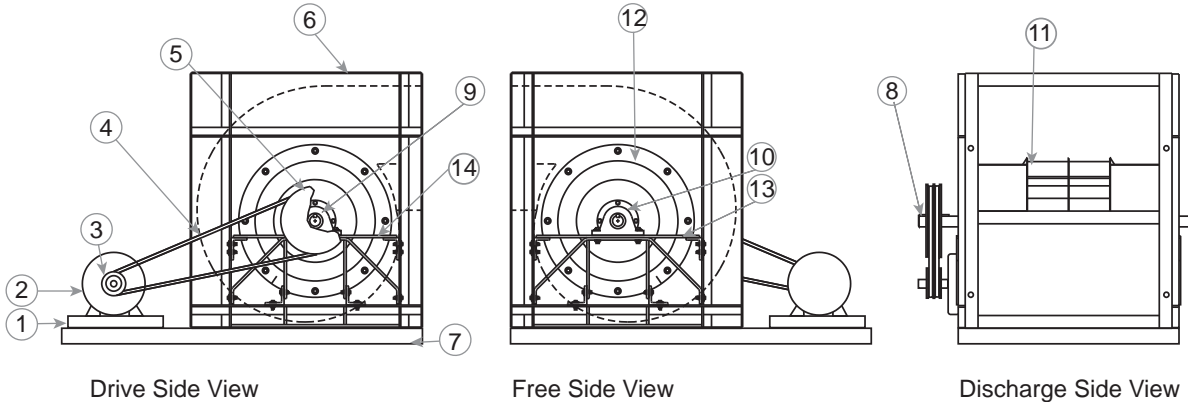

CA DWDI

CAF-DW

CA-4 DWDI

| Part No. | CA DWDI | CAF-DW | CA-4 DWDI |
|----------|----------------------------|--------|-----------|
| 1 | Motor Slide Base | | |
| 2 | Motor | | |
| 3 | Motor Sheave | | |
| 4 | Belt Set | | |
| 5 | Fan Sheave | | |
| 6 | Housing | | |
| 7 | Isolation Base (optional) | | |
| 8 | Shaft | | |
| 9 | Drive Side Bearing | | |
| 10 | Free Side Bearing | | |
| 11 | Wheel / Wheel Assembly | | |
| 12 | Inlet Cone | | |
| 13 | Free Side Bearing Support | | |
| 14 | Drive Side Bearing Support | | |