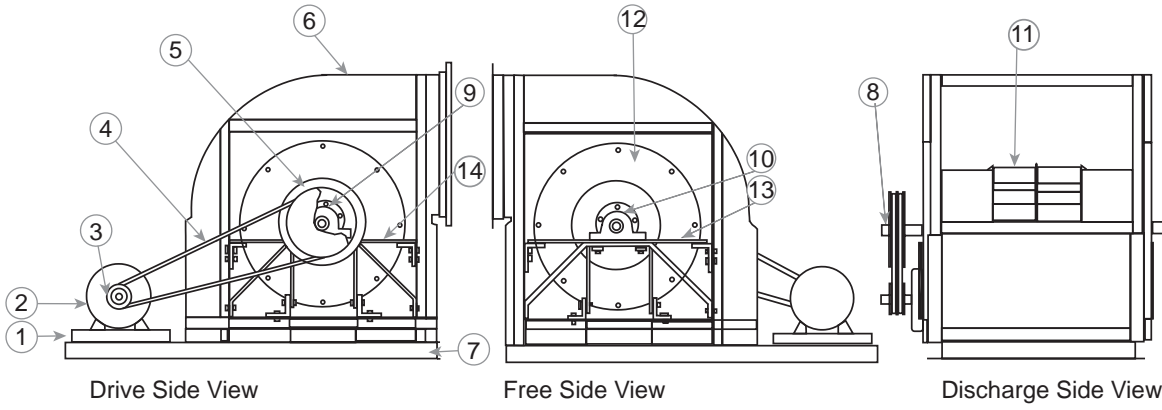

CA DWDI

CAF-DW

CA-4 DWDI

| Part No. | CA DWDI | CAF-DW | CA-4 DWDI |
|----------|----------------------------|--------|-----------|
| 1 | Motor Slide Base | | |
| 2 | Motor | | |
| 3 | Motor Sheave | | |
| 4 | Belt Set | | |
| 5 | Fan Sheave | | |
| 6 | Housing | | |
| 7 | Isolation Base (optional) | | |
| 8 | Shaft | | |
| 9 | Drive Side Bearing | | |
| 10 | Free Side Bearing | | |
| 11 | Wheel / Wheel Assembly | | |
| 12 | Inlet Cone | | |
| 13 | Free Side Bearing Support | | |
| 14 | Drive Side Bearing Support | | |