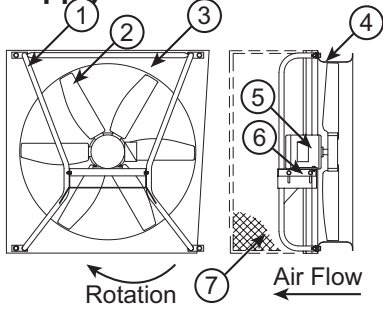

AWD

Exhaust

Supply

AWB

Exhaust

Supply

Part	Description
1	Power Assembly
2	Prop
3	Base
4	Venturi
5	Motor
6	Motor Plate
7	Wire Guard
8	Shaft
9	Bearings
10	Driver Sheave
11	Belt
12	Driven Sheave

Note: Since 2012, the venturi and base are one piece.

APD

Exhaust

Supply

APB

Exhaust

Supply

Part	Description	Part	Description
1	Power Assembly	10	Shutters
2	Prop	11	Driven Sheave
3	Base	12	Driver Sheave
4	Venturi	13	Belt
5	Motor	14	Shaft
6	Motor Plate	15	Bearings
7	Wire Guard		
8	Mounting Collar Angles (4)		
9	Anchor Angles (2)		

Note: Since 2012, the venturi and base are one piece.