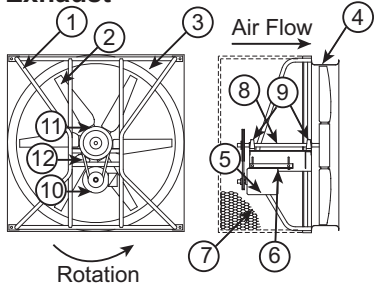

AWD

Exhaust

Supply

AWB

Exhaust

Supply

Part	Description
1	Power Assembly
2	Prop
3	Base
4	Venturi
5	Motor
6	Motor Plate
7	Wire Guard
8	Shaft
9	Bearings
10	Driver Sheave
11	Belt
12	Driven Sheave

Note: Since 2012, the venturi and base are one piece.

APD

Exhaust

Supply

APB

Exhaust

Supply

Part	Description	Part	Description
1	Power Assembly	10	Shutters
2	Prop	11	Driven Sheave
3	Base	12	Driver Sheave
4	Venturi	13	Belt
5	Motor	14	Shaft
6	Motor Plate	15	Bearings
7	Wire Guard		
8	Mounting Collar Angles (4)		
9	Anchor Angles (2)		

Note: Since 2012, the venturi and base are one piece.