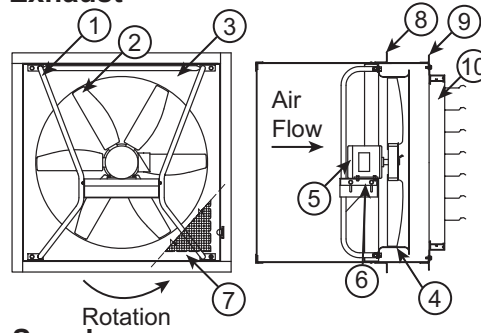

AWD

Exhaust

Supply

AWB

Exhaust

Supply

Part	Description
1	Power Assembly
2	Prop
3	Base
4	Venturi
5	Motor
6	Motor Plate
7	Wire Guard
8	Shaft
9	Bearings
10	Driver Sheave
11	Belt
12	Driven Sheave

Note: Since 2012, the venturi and base are one piece.

APD

Exhaust

Supply

APB

Exhaust

Supply

Part	Description	Part	Description
1	Power Assembly	10	Shutters
2	Prop	11	Driven Sheave
3	Base	12	Driver Sheave
4	Venturi	13	Belt
5	Motor	14	Shaft
6	Motor Plate	15	Bearings
7	Wire Guard		
8	Mounting Collar Angles (4)		
9	Anchor Angles (2)		

Note: Since 2012, the venturi and base are one piece.