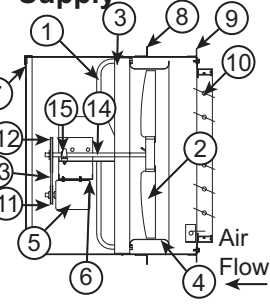

AWD

Exhaust

Supply

AWB

Exhaust

Supply

Part	Description
1	Power Assembly
2	Prop
3	Base
4	Venturi
5	Motor
6	Motor Plate
7	Wire Guard
8	Shaft
9	Bearings
10	Driver Sheave
11	Belt
12	Driven Sheave

Note: Since 2012, the venturi and base are one piece.

APD

Exhaust

Supply

APB

Exhaust

Supply

Part	Description	Part	Description
1	Power Assembly	10	Shutters
2	Prop	11	Driven Sheave
3	Base	12	Driver Sheave
4	Venturi	13	Belt
5	Motor	14	Shaft
6	Motor Plate	15	Bearings
7	Wire Guard		
8	Mounting Collar Angles (4)		
9	Anchor Angles (2)		

Note: Since 2012, the venturi and base are one piece.