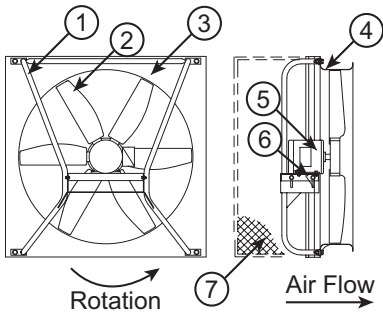

AWD

Exhaust

Supply

AWB

Exhaust

Supply

Part	Description
1	Power Assembly
2	Prop
3	Base
4	Venturi
5	Motor
6	Motor Plate
7	Wire Guard
8	Shaft
9	Bearings
10	Driver Sheave
11	Belt
12	Driven Sheave

Note: Since 2012, the venturi and base are one piece.

APD

Exhaust

Supply

APB

Exhaust

Supply

Part	Description	Part	Description
1	Power Assembly	10	Shutters
2	Prop	11	Driven Sheave
3	Base	12	Driver Sheave
4	Venturi	13	Belt
5	Motor	14	Shaft
6	Motor Plate	15	Bearings
7	Wire Guard		
8	Mounting Collar Angles (4)		
9	Anchor Angles (2)		

Note: Since 2012, the venturi and base are one piece.