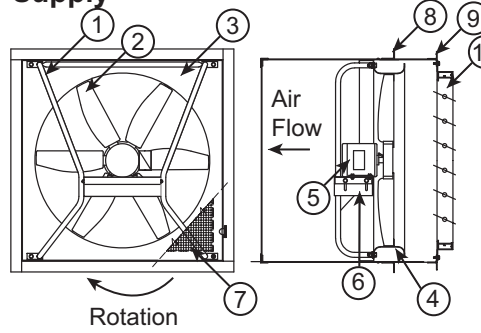

AWD

Exhaust

Supply

AWB

Exhaust

Supply

Part	Description
1	Power Assembly
2	Prop
3	Base
4	Venturi
5	Motor
6	Motor Plate
7	Wire Guard
8	Shaft
9	Bearings
10	Driver Sheave
11	Belt
12	Driven Sheave

Note: Since 2012, the venturi and base are one piece.

APD

Exhaust

Supply

APB

Exhaust

Supply

Part	Description	Part	Description
1	Power Assembly	10	Shutters
2	Prop	11	Driven Sheave
3	Base	12	Driver Sheave
4	Venturi	13	Belt
5	Motor	14	Shaft
6	Motor Plate	15	Bearings
7	Wire Guard		
8	Mounting Collar Angles (4)		
9	Anchor Angles (2)		

Note: Since 2012, the venturi and base are one piece.