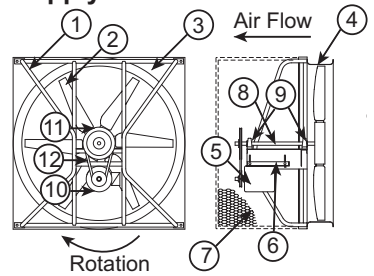

AWD

Exhaust

Supply

AWB

Exhaust

Supply

Part	Description
1	Power Assembly
2	Prop
3	Base
4	Venturi
5	Motor
6	Motor Plate
7	Wire Guard
8	Shaft
9	Bearings
10	Driver Sheave
11	Belt
12	Driven Sheave

Note: Since 2012, the venturi and base are one piece.

APD

Exhaust

Supply

APB

Exhaust

Supply

Part	Description	Part	Description
1	Power Assembly	10	Shutters
2	Prop	11	Driven Sheave
3	Base	12	Driver Sheave
4	Venturi	13	Belt
5	Motor	14	Shaft
6	Motor Plate	15	Bearings
7	Wire Guard		
8	Mounting Collar Angles (4)		
9	Anchor Angles (2)		

Note: Since 2012, the venturi and base are one piece.