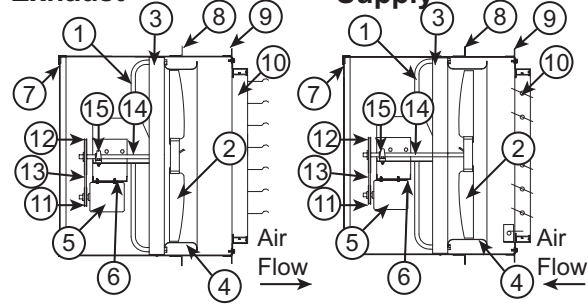

AWD

Exhaust

Supply

AWB

Exhaust

Supply

Part	Description
1	Power Assembly
2	Prop
3	Base
4	Venturi
5	Motor
6	Motor Plate
7	Wire Guard
8	Shaft
9	Bearings
10	Driver Sheave
11	Belt
12	Driven Sheave

Note: Since 2012, the venturi and base are one piece.

APD

Exhaust

Supply

APB

Exhaust

Supply

Part	Description	Part	Description
1	Power Assembly	10	Shutters
2	Prop	11	Driven Sheave
3	Base	12	Driver Sheave
4	Venturi	13	Belt
5	Motor	14	Shaft
6	Motor Plate	15	Bearings
7	Wire Guard		
8	Mounting Collar Angles (4)		
9	Anchor Angles (2)		

Note: Since 2012, the venturi and base are one piece.