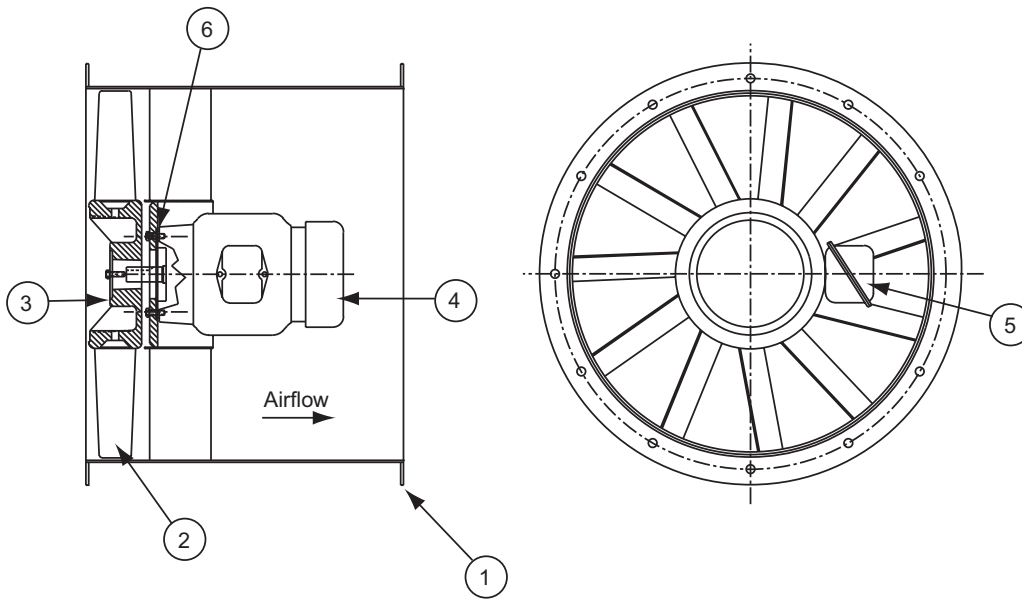

AVAD

Part No.	Description
1	Drum Weldment
2	Propeller
3	Propeller Bushing
4	Motor
5	Wiring Box
6	Motor Mounting Bolts

AVAB

Part No.	Description
1	Drum Weldment
2	Shaft
3	Bearing
4	Propeller
5	Propeller Bushing
6	Motor Plate
7	Inner Drum Nose
8	Motor
9	Drive Sheave
10	Driven Sheave
11	Belt
12	Belt Tunnel (2)