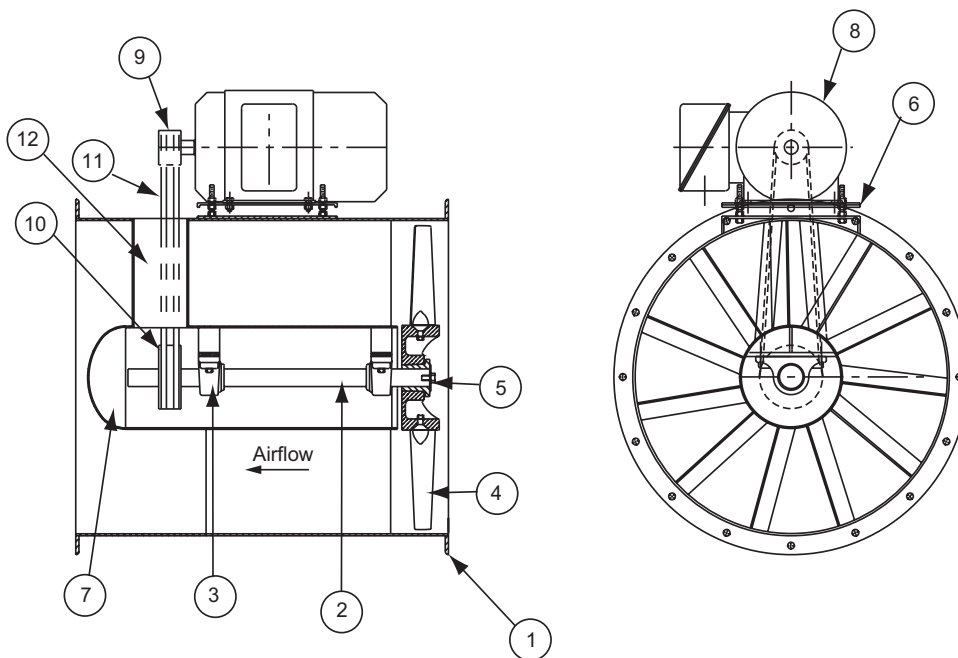

AVAD

Part No.	Description
1	Drum Weldment
2	Propeller
3	Propeller Bushing
4	Motor
5	Wiring Box
6	Motor Mounting Bolts

AVAB

Part No.	Description
1	Drum Weldment
2	Shaft
3	Bearing
4	Propeller
5	Propeller Bushing
6	Motor Plate
7	Inner Drum Nose
8	Motor
9	Drive Sheave
10	Driven Sheave
11	Belt
12	Belt Tunnel (2)