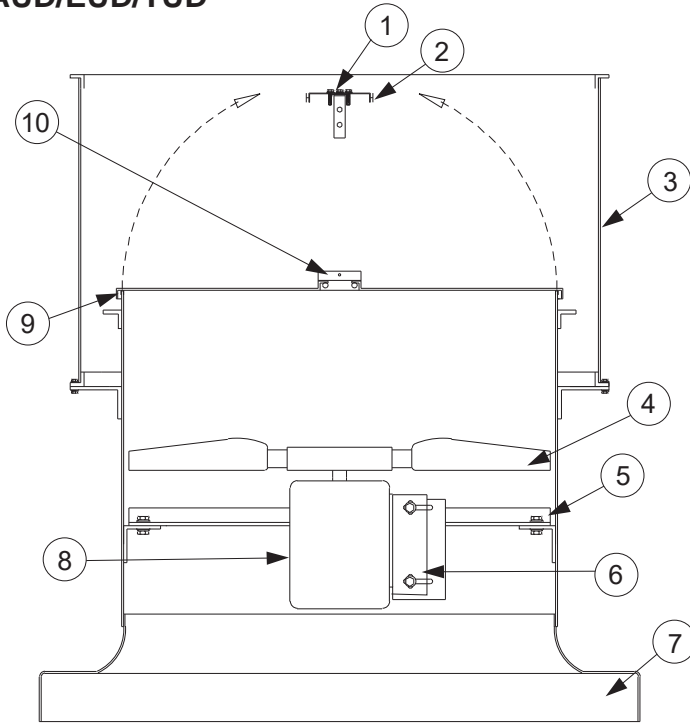

Parts Numbers

AUD/EUD/TUD

Part No.	Description		
	AUD (Sizes 24 - 48)	EUD (Sizes 20 - 60)	TUD (Sizes 20 - 60)
1	Damper Stop	Damper Stop	Damper Stop
2	Rubber Bumper(2)	Rubber Bumper(2)	Rubber Bumper(2)
3	Wind Band	Wind Band	Wind Band
4	Cast Aluminum Propeller	Aluminum Propeller	Welded Steel Propeller
5	Power Assembly	Power Assembly	Power Assembly
6	Motor Plate	Motor Plate	Motor Plate
7	Lower Drum Assembly	Lower Drum Assembly	Lower Drum Assembly
8	Motor	Motor	Motor
9	Damper Rubber Extrusion (2)	Damper Rubber Extrusion (2)	Damper Rubber Extrusion (2)
10	Damper Assembly	Damper Assembly	Damper Assembly

SUB/SUBH/TUB with Smoke Control

Part No.	Description		
	SUB/TUB (Sizes 24 - 72)	SUBH (Sizes 24 - 72)	TUB with Smoke Control (Sizes 24 - 72)
1	Damper Backstop	Damper Backstop	Damper Backstop
2	Rubber Bumper (2)	Rubber Bumper (2)	Rubber Bumper (2)
3	Damper Rubber Extrusion	Damper Rubber Extrusion	Damper Rubber Extrusion
4	Weather Cover Rubber Extrusion	Weather Cover Rubber Extrusion	Weather Cover Rubber Extrusion
5	Motor Plate	Motor Plate	Motor Plate
6	Weather Cover	Weather Cover	Weather Cover
7	Motor	Motor	Motor
8	Driver Sheave	Driver Sheave	Driver Sheave
9	Belt Set	Belt Set	Belt Set
10	Split Locking Collar	Split Locking Collar	Split Locking Collar
11	Driven Sheave	Driven Sheave	Driven Sheave
12	Bearings (2)	Bearings (2)	Bearings (2)
13	Bearing Cover	Bearing Cover	Bearing Cover
14	Lower Drum Assembly	Lower Drum Assembly	Lower Drum Assembly
15	Shaft	Shaft	Shaft
16	Heat Slinger (optional)	Heat Slinger (optional)	Heat Slinger
17	Steel Propeller	Steel Propeller	Steel Propeller
18	Spring Loaded Damper (optional)	Spring Loaded Damper	Spring Loaded Damper
19	Wind Band Assembly	Wind Band Assembly	Wind Band Assembly
20	Damper Assembly	Damper Assembly	Damper Assembly