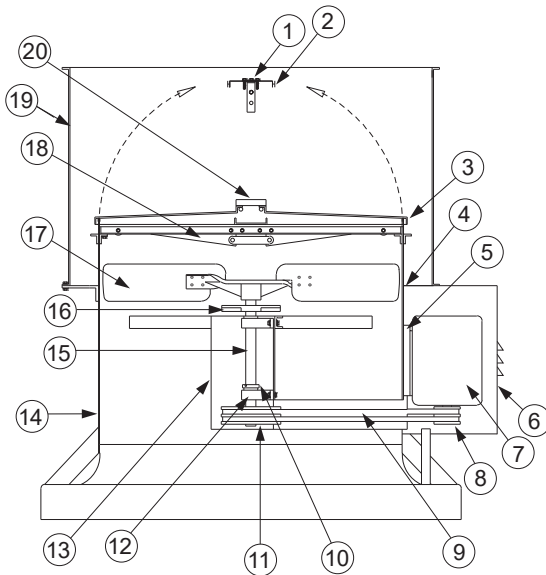

Parts Numbers

AUD/EUD/TUD

Part No.	Description		
	AUD (Sizes 24 - 48)	EUD (Sizes 20 - 60)	TUD (Sizes 20 - 60)
1	Damper Stop	Damper Stop	Damper Stop
2	Rubber Bumper(2)	Rubber Bumper(2)	Rubber Bumper(2)
3	Wind Band	Wind Band	Wind Band
4	Cast Aluminum Propeller	Aluminum Propeller	Welded Steel Propeller
5	Power Assembly	Power Assembly	Power Assembly
6	Motor Plate	Motor Plate	Motor Plate
7	Lower Drum Assembly	Lower Drum Assembly	Lower Drum Assembly
8	Motor	Motor	Motor
9	Damper Rubber Extrusion (2)	Damper Rubber Extrusion (2)	Damper Rubber Extrusion (2)
10	Damper Assembly	Damper Assembly	Damper Assembly

SUB/SUBH/TUB with Smoke Control

Part No.	Description		
	SUB/TUB (Sizes 24 - 72)	SUBH (Sizes 24 - 72)	TUB with Smoke Control (Sizes 24 - 72)
1	Damper Backstop	Damper Backstop	Damper Backstop
2	Rubber Bumper (2)	Rubber Bumper (2)	Rubber Bumper (2)
3	Damper Rubber Extrusion	Damper Rubber Extrusion	Damper Rubber Extrusion
4	Weather Cover Rubber Extrusion	Weather Cover Rubber Extrusion	Weather Cover Rubber Extrusion
5	Motor Plate	Motor Plate	Motor Plate
6	Weather Cover	Weather Cover	Weather Cover
7	Motor	Motor	Motor
8	Driver Sheave	Driver Sheave	Driver Sheave
9	Belt Set	Belt Set	Belt Set
10	Split Locking Collar	Split Locking Collar	Split Locking Collar
11	Driven Sheave	Driven Sheave	Driven Sheave
12	Bearings (2)	Bearings (2)	Bearings (2)
13	Bearing Cover	Bearing Cover	Bearing Cover
14	Lower Drum Assembly	Lower Drum Assembly	Lower Drum Assembly
15	Shaft	Shaft	Shaft
16	Heat Slinger (optional)	Heat Slinger (optional)	Heat Slinger
17	Steel Propeller	Steel Propeller	Steel Propeller
18	Spring Loaded Damper (optional)	Spring Loaded Damper	Spring Loaded Damper
19	Wind Band Assembly	Wind Band Assembly	Wind Band Assembly
20	Damper Assembly	Damper Assembly	Damper Assembly