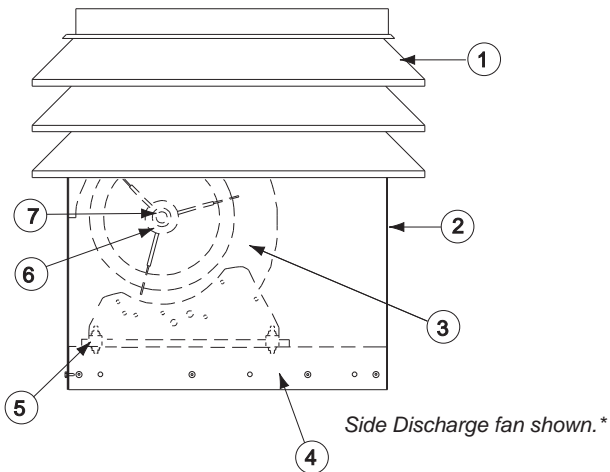

ASP Parts List

Part No.	Description
Sizes 90 - 200	
1	Hood
2	Housing
3	Blower
4	Base
5	Isolators (4)
6	Driven Sheave
7	Bearings (2)
Parts Not Shown	
	Ludwig Clip
	Filter Retainer (8)
	Driver Sheave
	Filter (4)
	Lower Retainer (4)
	Corner Post (4)
	Insulation
	Motor Plate
	Belts
	Motor
	Topcap

ASP-T Parts List

Part No.	Description
Sizes 90 - 200	
1	Tiered Hood
2	Housing
3	Blower
4	Base
5	Isolators (4)
6	Driven Sheave
7	Bearings (2)
Parts Not Shown	
	Ludwig Clip
	Filter Retainer (8)
	Driver Sheave
	Filter (4)
	Lower Retainer (4)
	Corner Post (4)
	Insulation
	Motor Plate
	Belts
	Motor
	Topcap

***Parts will be the same for bottom discharge units.**