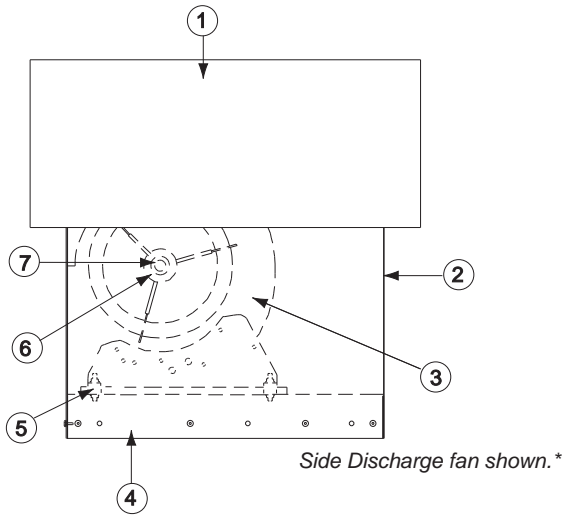

ASP Parts List

Part No.	Description
Sizes 90 - 200	
1	Hood
2	Housing
3	Blower
4	Base
5	Isolators (4)
6	Driven Sheave
7	Bearings (2)
Parts Not Shown	
	Ludwig Clip
	Filter Retainer (8)
	Driver Sheave
	Filter (4)
	Lower Retainer (4)
	Corner Post (4)
	Insulation
	Motor Plate
	Belts
	Motor
	Topcap

ASP-T Parts List

Part No.	Description
Sizes 90 - 200	
1	Tiered Hood
2	Housing
3	Blower
4	Base
5	Isolators (4)
6	Driven Sheave
7	Bearings (2)
Parts Not Shown	
	Ludwig Clip
	Filter Retainer (8)
	Driver Sheave
	Filter (4)
	Lower Retainer (4)
	Corner Post (4)
	Insulation
	Motor Plate
	Belts
	Motor
	Topcap

***Parts will be the same for bottom discharge units.**