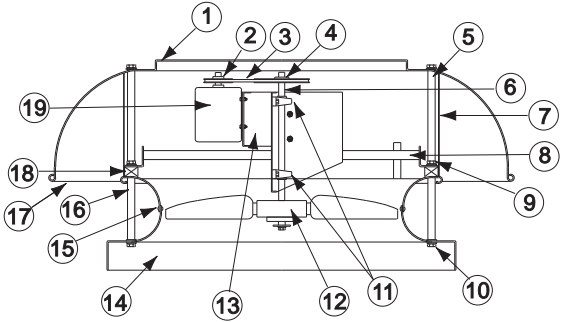

AQB/SEP/AQD Parts List

AQB

SEP

AQD Size 12

AQD Size 16-24

Parts No.	Description				
	Size 24	Size 30	Size 36	Size 42	Size 48
1	Baffle			Baffle	
2	Driver Sheave			Driver Sheave	
3	Belt Set			Belt Set	
4	Driven Sheave			Driven Sheave	
5	Upper Post (4)	Upper Post (8)		Upper Post (8)	
6	Shaft			Shaft	
7	Birdscreen			Birdscreen	
8	Power Assembly			Power Assembly	
9	3/8" Nut (4)			3/8" Nut (8)	
10	3/8" Bolt (4)			3/8" Bolt (8)	
11	Bearings (2)			Bearings (2)	
12	Cast Propeller Assembly			Cast Propeller Assembly	
13	Motor Plate			Motor Plate	
14	Base			Base	
15	Venturi			Venturi	
16	Lower Posts(4)			Lower Post (4)	
17	Baffle Brake			Baffle Brake	
18	Isolators (4)			Isolators (4)	
19	Motor			Motor	

Parts No.	Description			
	Size 12	Size 16	Size 20	Size 24
1	Baffle		Baffle	
2	5/16" Bolt (12)		5/16" Bolt (12)	
3	Upper Post (4)		Upper Post (4)	
4	Birdscreen		Birdscreen	
5	—		— Lower Post (4)	
6	5/16" Nut (4)		5/16" Nut (4)	
7	Motor		Motor	
8	Propeller		Propeller	
9	— Motor Plate		Motor Plate	
10	Base		Base	
11	Venturi		Venturi	
12	— Isolator (4)		Isolator (4)	
13	Power Assembly		Power Assembly	