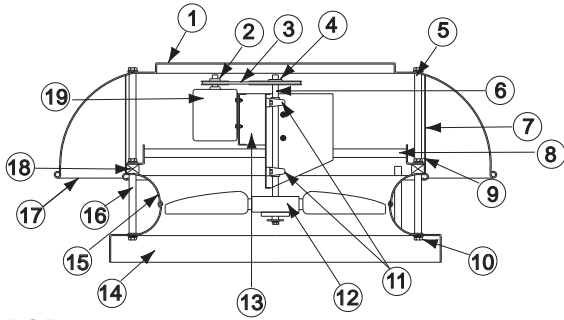

AQB/SEP/AQD Parts List

AQB

SEP

AQD Size 12

AQD Size 16-24

Parts No.	Description				
	Size 24	Size 30	Size 36	Size 42	Size 48
1	Baffle			Baffle	
2	Driver Sheave			Driver Sheave	
3	Belt Set			Belt Set	
4	Driven Sheave			Driven Sheave	
5	Upper Post (4)	Upper Post (8)		Upper Post (8)	
6	Shaft			Shaft	
7	Birdscreen			Birdscreen	
8	Power Assembly			Power Assembly	
9	3/8" Nut (4)			3/8" Nut (8)	
10	3/8" Bolt (4)			3/8" Bolt (8)	
11	Bearings (2)			Bearings (2)	
12	Cast Propeller Assembly			Cast Propeller Assembly	
13	Motor Plate			Motor Plate	
14	Base			Base	
15	Venturi			Venturi	
16	Lower Posts(4)			Lower Post (4)	
17	Baffle Brake			Baffle Brake	
18	Isolators (4)			Isolators (4)	
19	Motor			Motor	

Parts No.	Description			
	Size 12	Size 16	Size 20	Size 24
1	Baffle		Baffle	
2	5/16" Bolt (12)		5/16" Bolt (12)	
3	Upper Post (4)		Upper Post (4)	
4	Birdscreen		Birdscreen	
5	—		— Lower Post (4)	
6	5/16" Nut (4)		5/16" Nut (4)	
7	Motor		Motor	
8	Propeller		Propeller	
9	— Motor Plate		Motor Plate	
10	Base		Base	
11	Venturi		Venturi	
12	— Isolator (4)		Isolator (4)	
13	Power Assembly		Power Assembly	