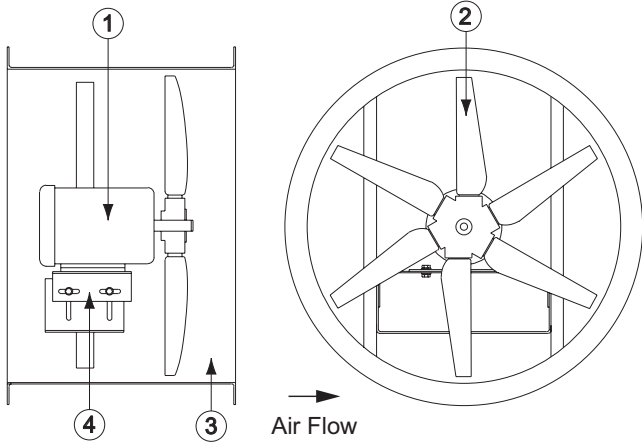

Parts List

ADD, EDD, TID

Part No.	Description		
	ADD Sizes 12-24	EDD Sizes 24-48	TID Sizes 20-60
1	Motor (as required)	Motor (as required)	Motor (as required)
2	Cast Aluminum Propeller	Extruded Aluminum Propeller	Welded Steel Propeller
3	Housing/Power Assembly	Housing/Power Assembly	Housing/Power Assembly
4	Motor Plate	Motor Plate	Motor Plate

ADD

EDD

TID

ADB, EDB, TIB

Part No.	Description		
	ADB Sizes 16-48	EDB Sizes 24-60	TIB Sizes 20-72
1	Motor	Motor	Motor
2	Motor Plate	Motor Plate	Motor Plate
3	Motor Plate Studs (4)	Motor Plate Studs (4)	Motor Plate Studs (4)
4	Shaft	Shaft	Shaft
5	Weather Cover (optional)	Weather Cover (optional)	Weather Cover (optional)
6	Cast Aluminum Propeller	Extruded Aluminum Propeller	Welded Steel Propeller
7	Bearings	Bearings	Bearings
8	Housing/Power Assembly	Housing/Power Assembly	Housing/Power Assembly
9	Bearing Cover	Bearing Cover	Bearing Cover
10	Driven Sheave	Driven Sheave	Driven Sheave
11	Belt Set	Belt Set	Belt Set
12	Driver Sheave	Driver Sheave	Driver Sheave