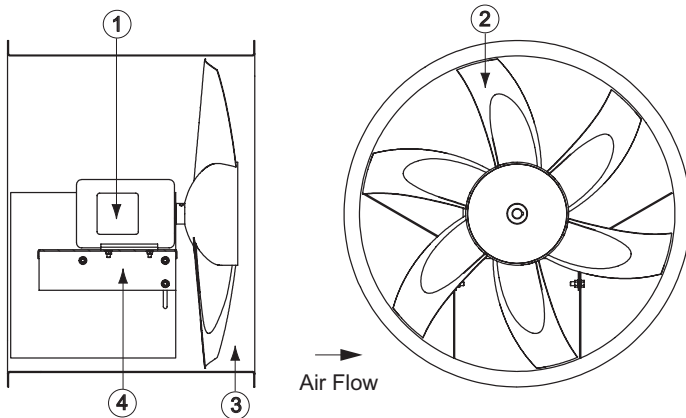

Parts List

ADD, EDD, TID

Part No.	Description		
	ADD Sizes 12-24	EDD Sizes 24-48	TID Sizes 20-60
1	Motor (as required)	Motor (as required)	Motor (as required)
2	Cast Aluminum Propeller	Extruded Aluminum Propeller	Welded Steel Propeller
3	Housing/Power Assembly	Housing/Power Assembly	Housing/Power Assembly
4	Motor Plate	Motor Plate	Motor Plate

ADD

EDD

TID

ADB, EDB, TIB

Part No.	Description		
	ADB Sizes 16-48	EDB Sizes 24-60	TIB Sizes 20-72
1	Motor	Motor	Motor
2	Motor Plate	Motor Plate	Motor Plate
3	Motor Plate Studs (4)	Motor Plate Studs (4)	Motor Plate Studs (4)
4	Shaft	Shaft	Shaft
5	Weather Cover (optional)	Weather Cover (optional)	Weather Cover (optional)
6	Cast Aluminum Propeller	Extruded Aluminum Propeller	Welded Steel Propeller
7	Bearings	Bearings	Bearings
8	Housing/Power Assembly	Housing/Power Assembly	Housing/Power Assembly
9	Bearing Cover	Bearing Cover	Bearing Cover
10	Driven Sheave	Driven Sheave	Driven Sheave
11	Belt Set	Belt Set	Belt Set
12	Driver Sheave	Driver Sheave	Driver Sheave