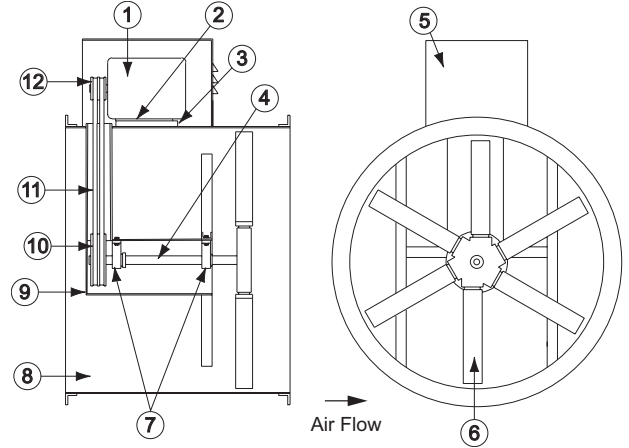

Parts List

ADD, EDD, TID

Part No.	Description		
	ADD Sizes 12-24	EDD Sizes 24-48	TID Sizes 20-60
1	Motor (as required)	Motor (as required)	Motor (as required)
2	Cast Aluminum Propeller	Extruded Aluminum Propeller	Welded Steel Propeller
3	Housing/Power Assembly	Housing/Power Assembly	Housing/Power Assembly
4	Motor Plate	Motor Plate	Motor Plate

ADD

EDD

TID

ADB, EDB, TIB

Part No.	Description		
	ADB Sizes 16-48	EDB Sizes 24-60	TIB Sizes 20-72
1	Motor	Motor	Motor
2	Motor Plate	Motor Plate	Motor Plate
3	Motor Plate Studs (4)	Motor Plate Studs (4)	Motor Plate Studs (4)
4	Shaft	Shaft	Shaft
5	Weather Cover (optional)	Weather Cover (optional)	Weather Cover (optional)
6	Cast Aluminum Propeller	Extruded Aluminum Propeller	Welded Steel Propeller
7	Bearings	Bearings	Bearings
8	Housing/Power Assembly	Housing/Power Assembly	Housing/Power Assembly
9	Bearing Cover	Bearing Cover	Bearing Cover
10	Driven Sheave	Driven Sheave	Driven Sheave
11	Belt Set	Belt Set	Belt Set
12	Driver Sheave	Driver Sheave	Driver Sheave

ADD

EDD

TID