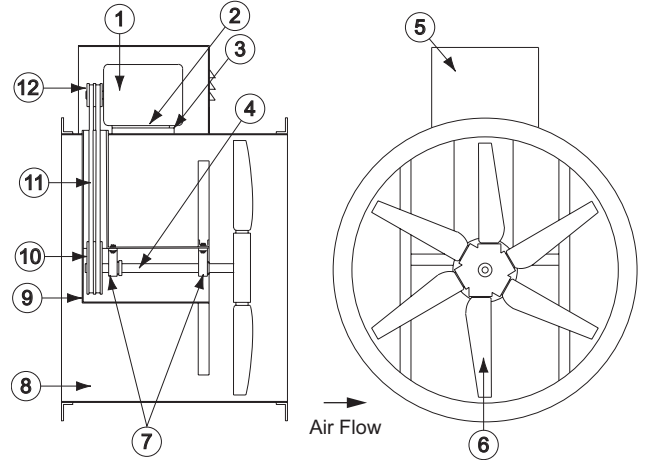

Parts List

ADD, EDD, TID

Part No.	Description		
	ADD Sizes 12-24	EDD Sizes 24-48	TID Sizes 20-60
1	Motor (as required)	Motor (as required)	Motor (as required)
2	Cast Aluminum Propeller	Extruded Aluminum Propeller	Welded Steel Propeller
3	Housing/Power Assembly	Housing/Power Assembly	Housing/Power Assembly
4	Motor Plate	Motor Plate	Motor Plate

ADD

EDD

TID

ADB, EDB, TIB

Part No.	Description		
	ADB Sizes 16-48	EDB Sizes 24-60	TIB Sizes 20-72
1	Motor	Motor	Motor
2	Motor Plate	Motor Plate	Motor Plate
3	Motor Plate Studs (4)	Motor Plate Studs (4)	Motor Plate Studs (4)
4	Shaft	Shaft	Shaft
5	Weather Cover (optional)	Weather Cover (optional)	Weather Cover (optional)
6	Cast Aluminum Propeller	Extruded Aluminum Propeller	Welded Steel Propeller
7	Bearings	Bearings	Bearings
8	Housing/Power Assembly	Housing/Power Assembly	Housing/Power Assembly
9	Bearing Cover	Bearing Cover	Bearing Cover
10	Driven Sheave	Driven Sheave	Driven Sheave
11	Belt Set	Belt Set	Belt Set
12	Driver Sheave	Driver Sheave	Driver Sheave

ADD

EDD

TID