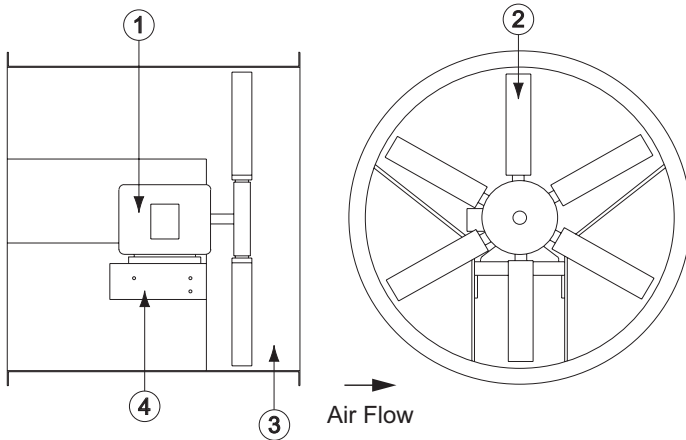

Parts List

ADD, EDD, TID

Part No.	Description		
	ADD Sizes 12-24	EDD Sizes 24-48	TID Sizes 20-60
1	Motor (as required)	Motor (as required)	Motor (as required)
2	Cast Aluminum Propeller	Extruded Aluminum Propeller	Welded Steel Propeller
3	Housing/Power Assembly	Housing/Power Assembly	Housing/Power Assembly
4	Motor Plate	Motor Plate	Motor Plate

ADD

EDD

TID

ADB, EDB, TIB

Part No.	Description		
	ADB Sizes 16-48	EDB Sizes 24-60	TIB Sizes 20-72
1	Motor	Motor	Motor
2	Motor Plate	Motor Plate	Motor Plate
3	Motor Plate Studs (4)	Motor Plate Studs (4)	Motor Plate Studs (4)
4	Shaft	Shaft	Shaft
5	Weather Cover (optional)	Weather Cover (optional)	Weather Cover (optional)
6	Cast Aluminum Propeller	Extruded Aluminum Propeller	Welded Steel Propeller
7	Bearings	Bearings	Bearings
8	Housing/Power Assembly	Housing/Power Assembly	Housing/Power Assembly
9	Bearing Cover	Bearing Cover	Bearing Cover
10	Driven Sheave	Driven Sheave	Driven Sheave
11	Belt Set	Belt Set	Belt Set
12	Driver Sheave	Driver Sheave	Driver Sheave